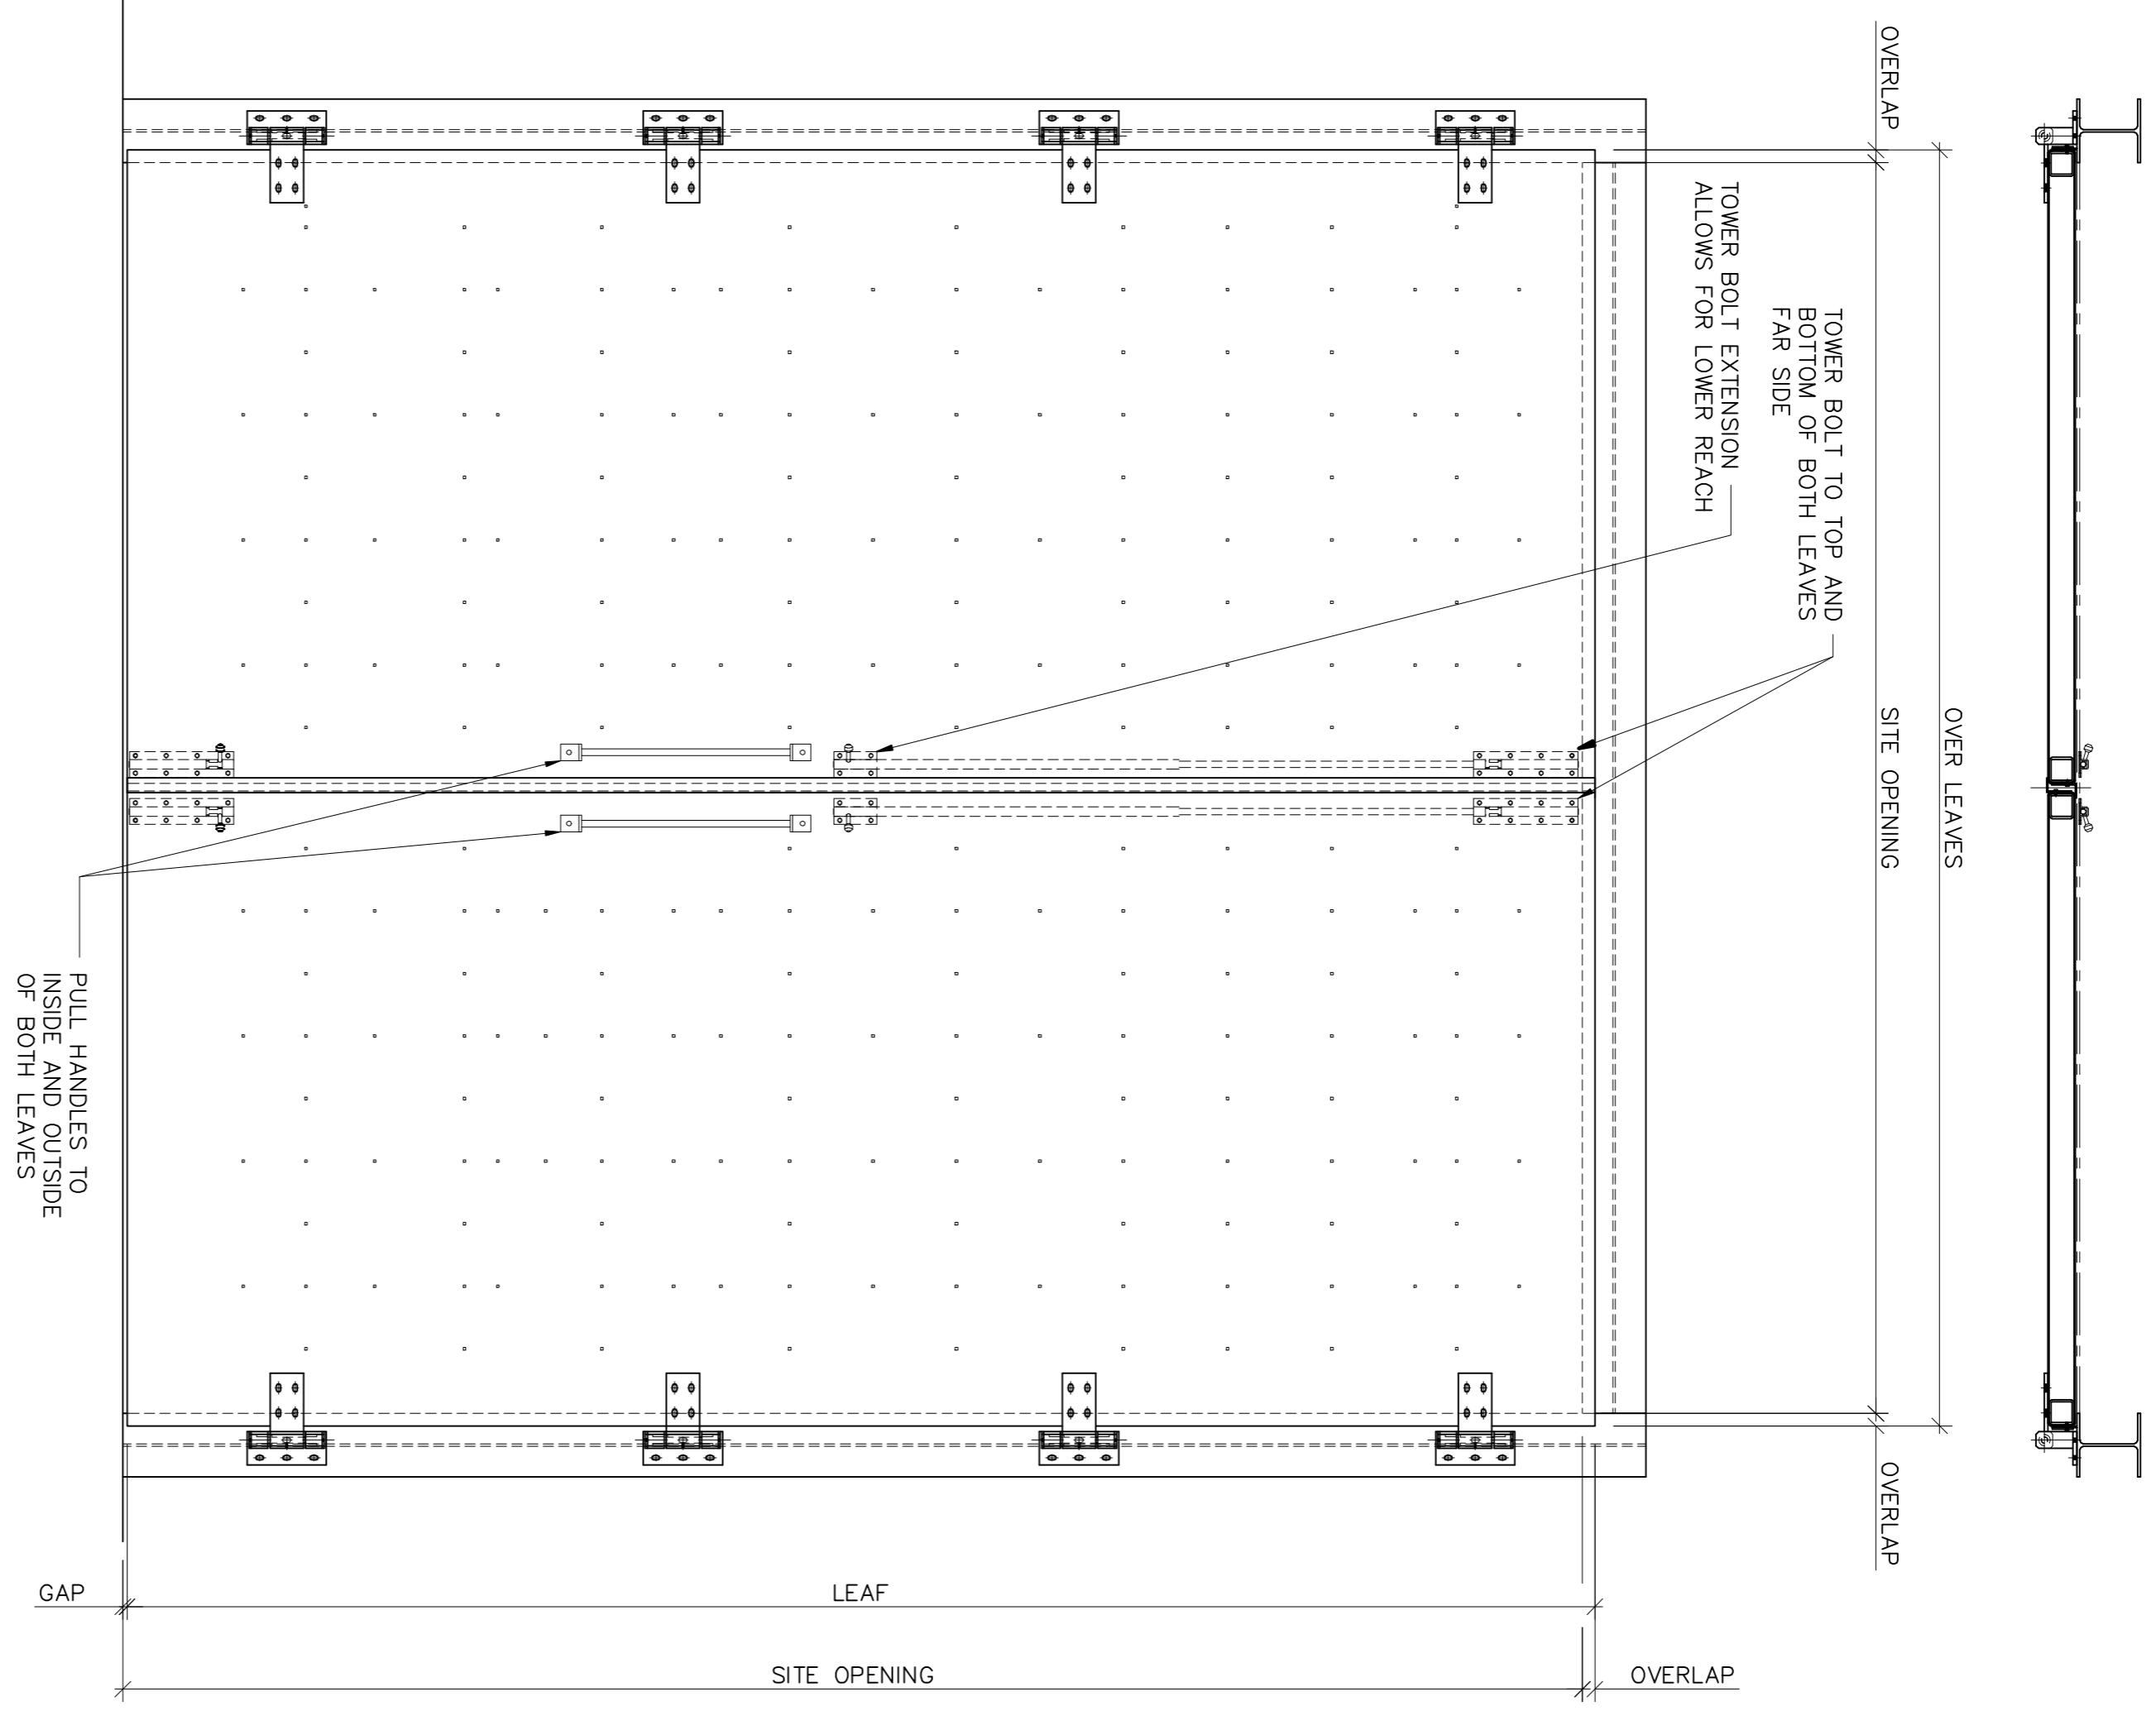

SINGLE CATEGORY II BLAST DOOR

DOUBLE CATEGORY IV BLAST DOOR
 (STILLAGE ACCESS)

DOUBLE CATEGORY IV BLAST DOOR

CATEGORY II AND IV
 BLAST DOORS

Fairways House, Thornholme, Driffield, YO25 4NN
 web: www.defencedoors.co.uk tel: 24 hr (+44) 01912 877302

A1

Scale
 1:15