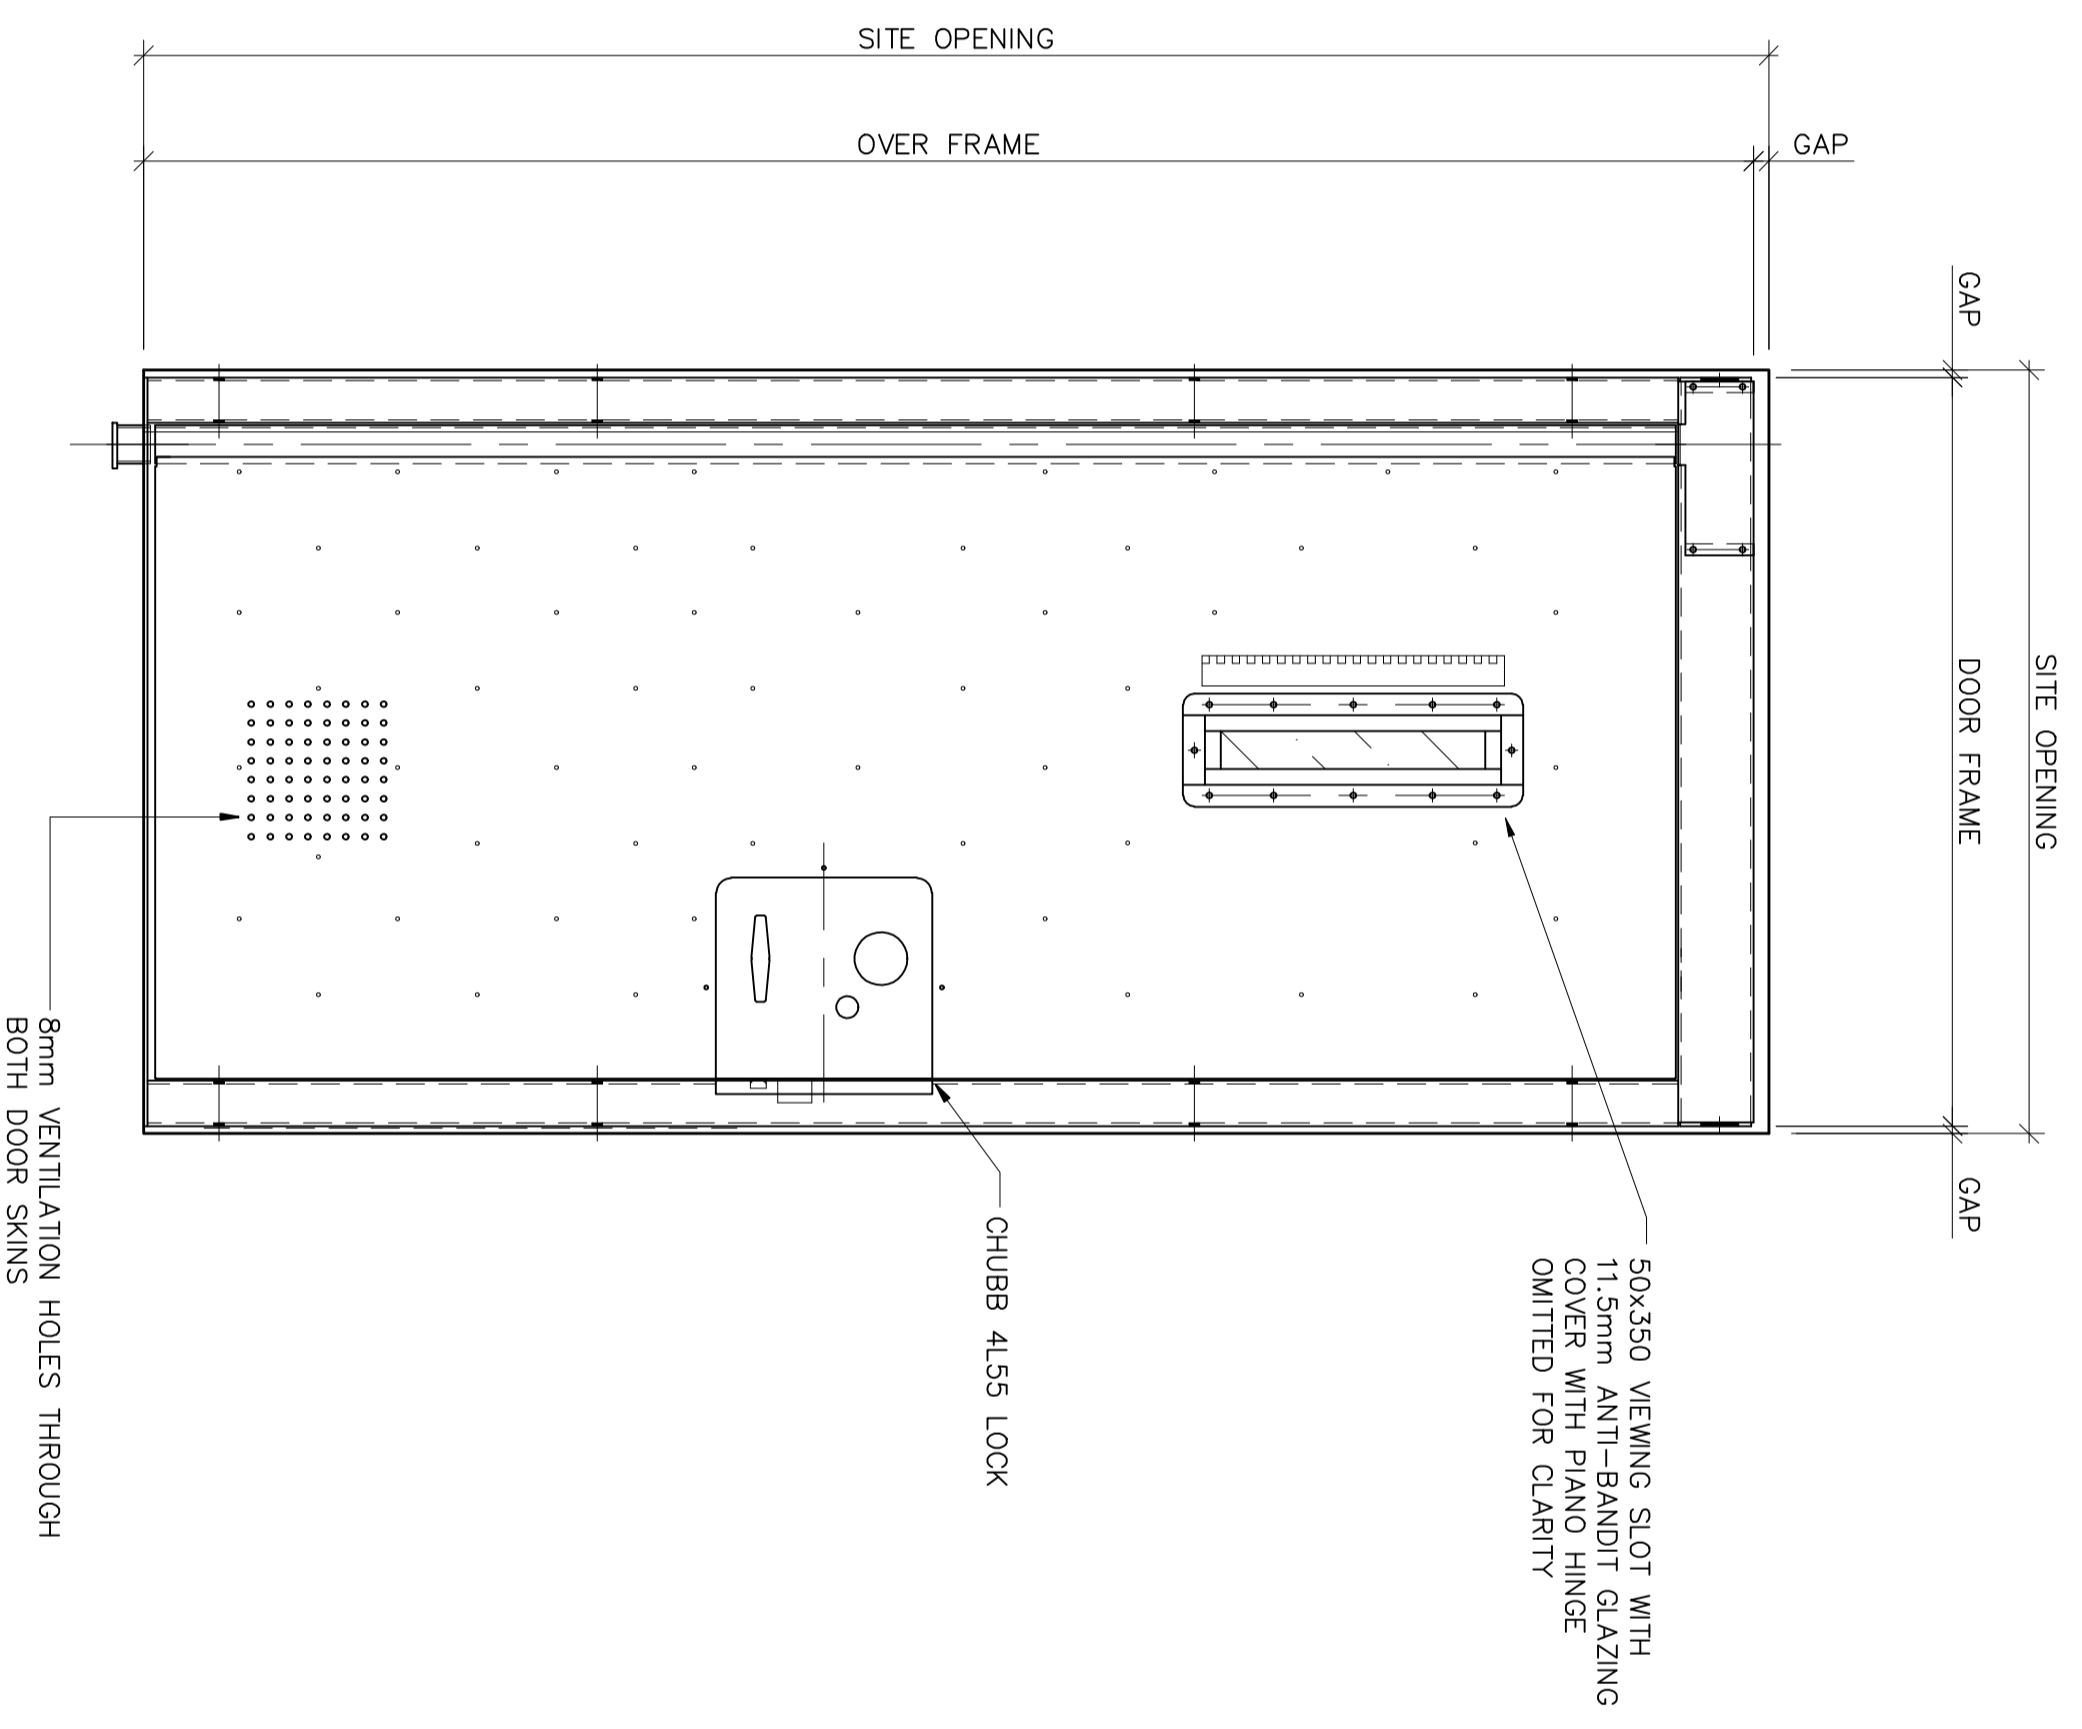

CELL DOOR

VIEWED ON SAFETY SIDE

CELL DOOR WITH
OBSERVATION WINDOW AND
VENTILATION

Falvey's House, Thorncliffe, Driffield, YO26 4NN
web:- www.defencedoors.co.uk tel:- 24 hr (+44) 07912 677302

A2

Scale

1:15