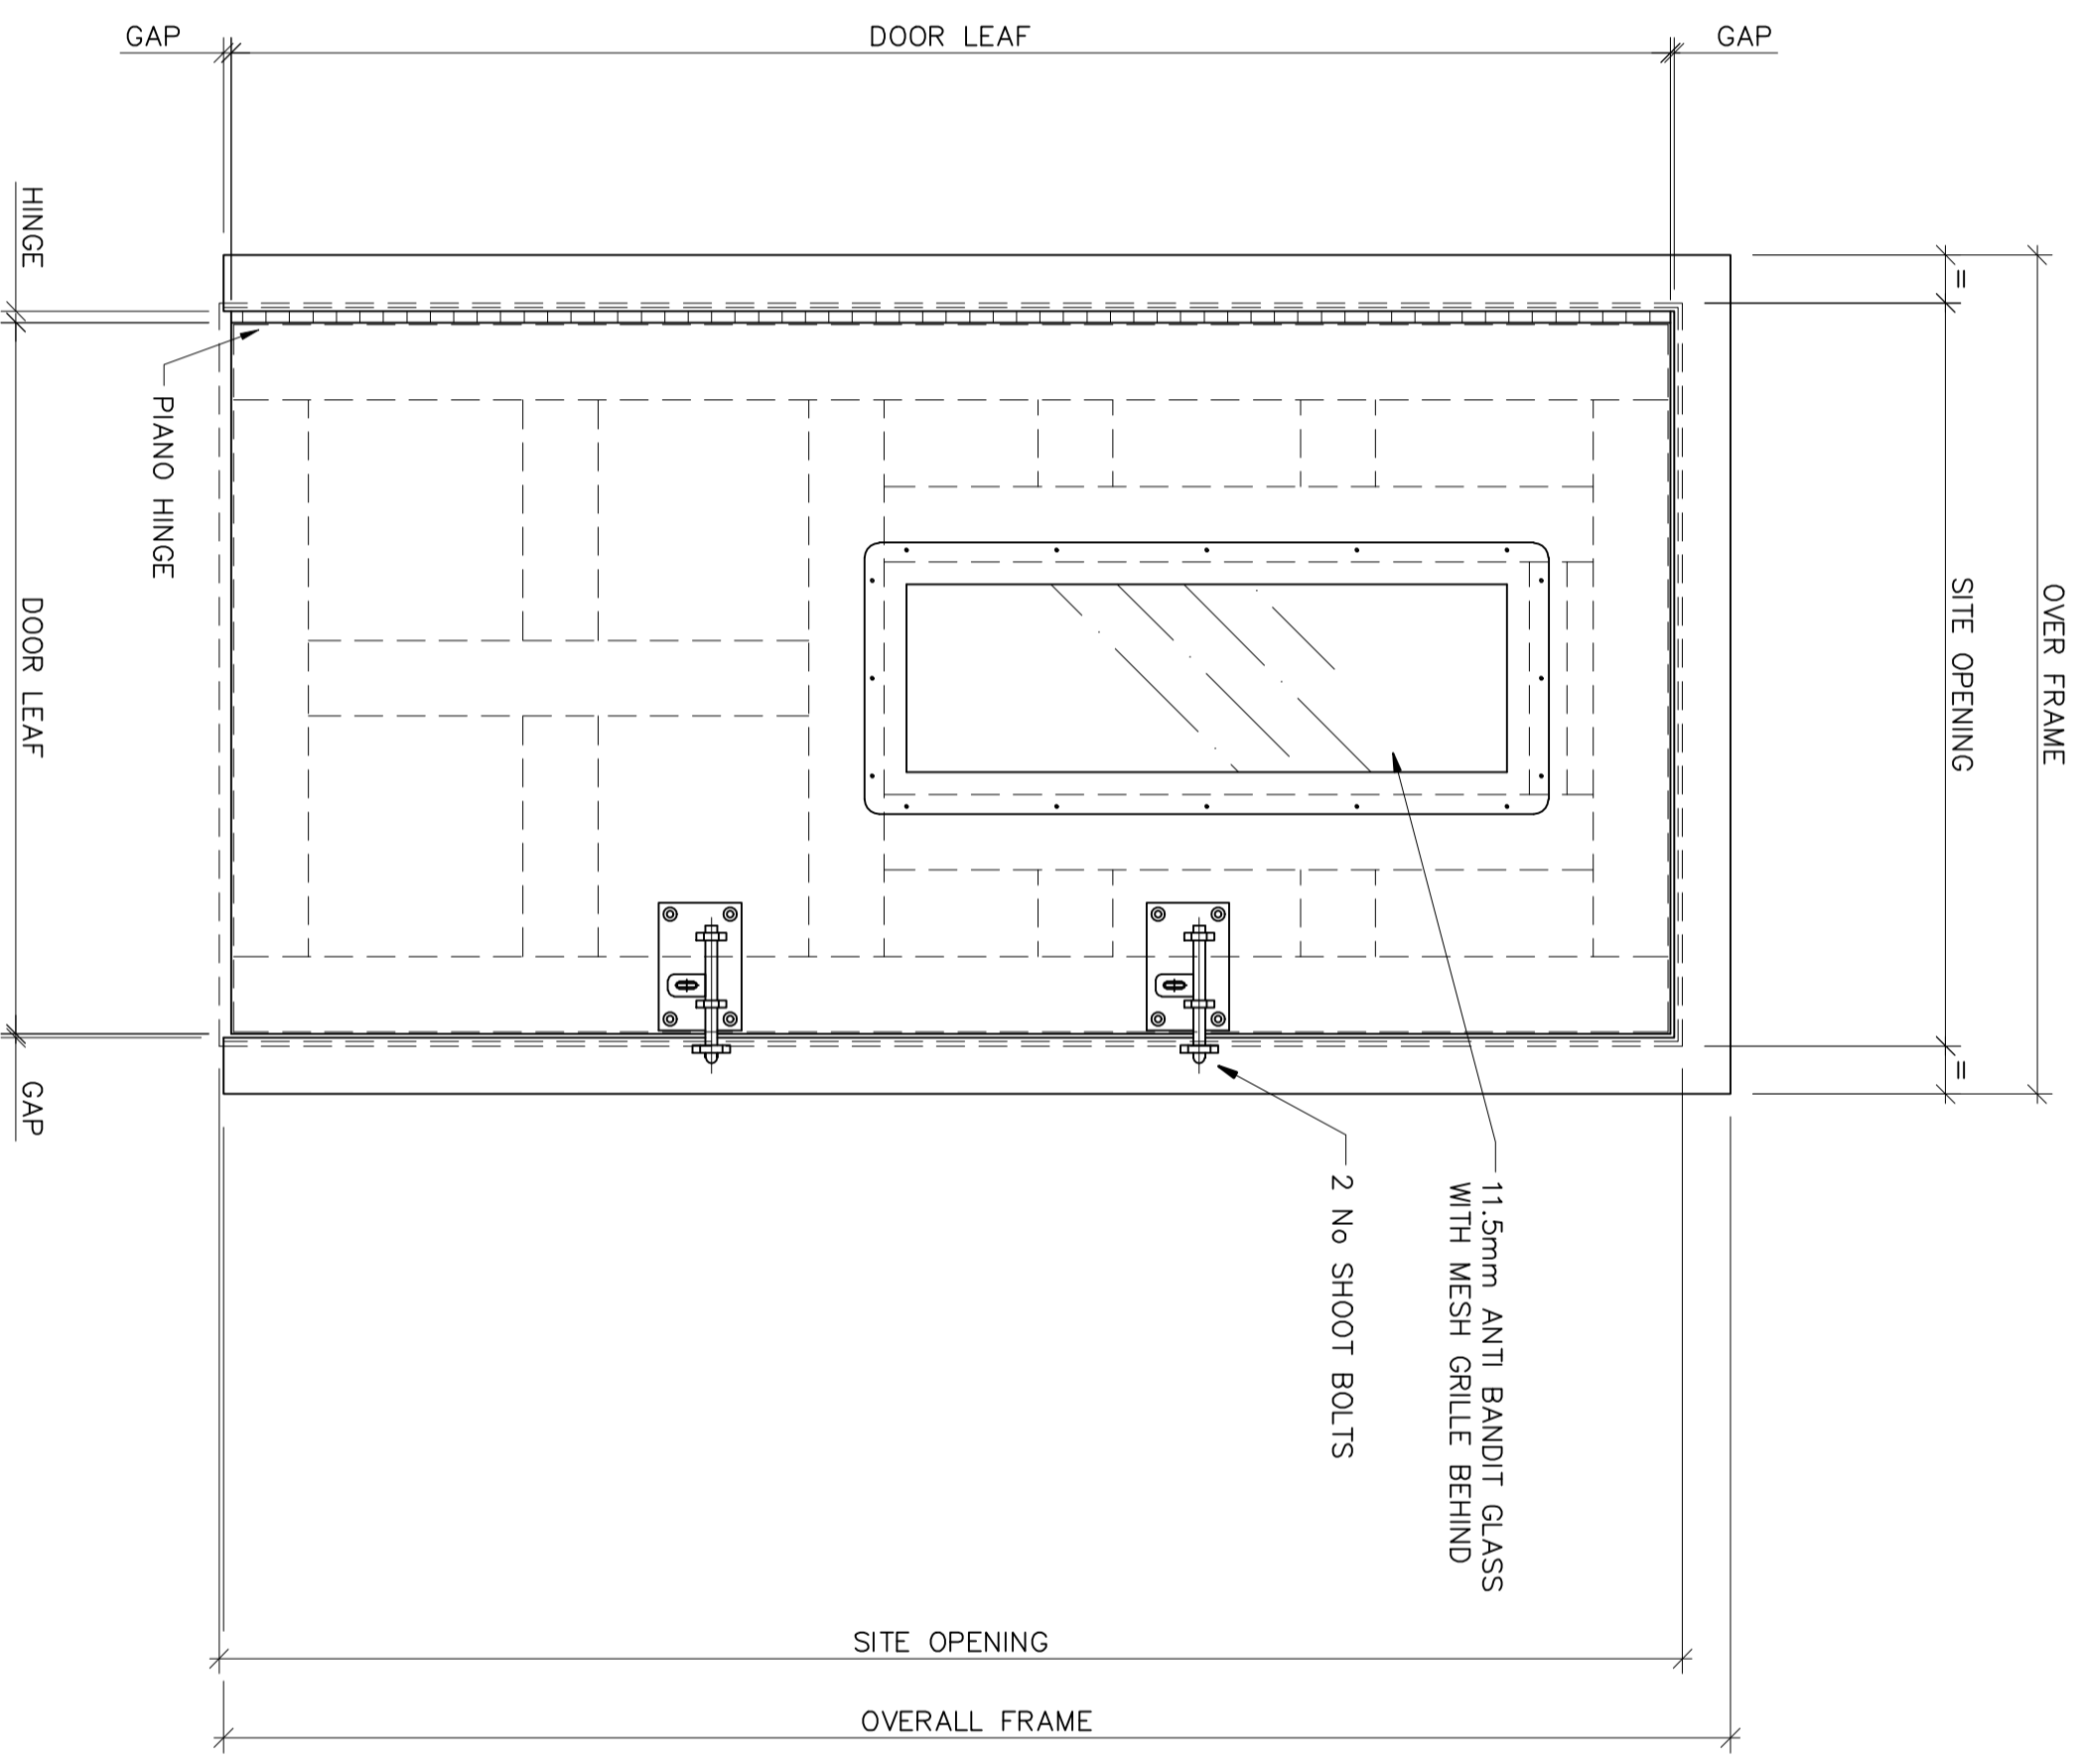

DETENTION CELL DOOR

DETENTION CELL DOOR
WITH
OBSERVATION WINDOW

DefenceDoors
Fatwaya House, Thorncliffe, Driffield, YO26 4NN
web:- www.defencedoors.co.uk tel:- 24 hr (+44) 07912 677302

A2
Scale
1:10