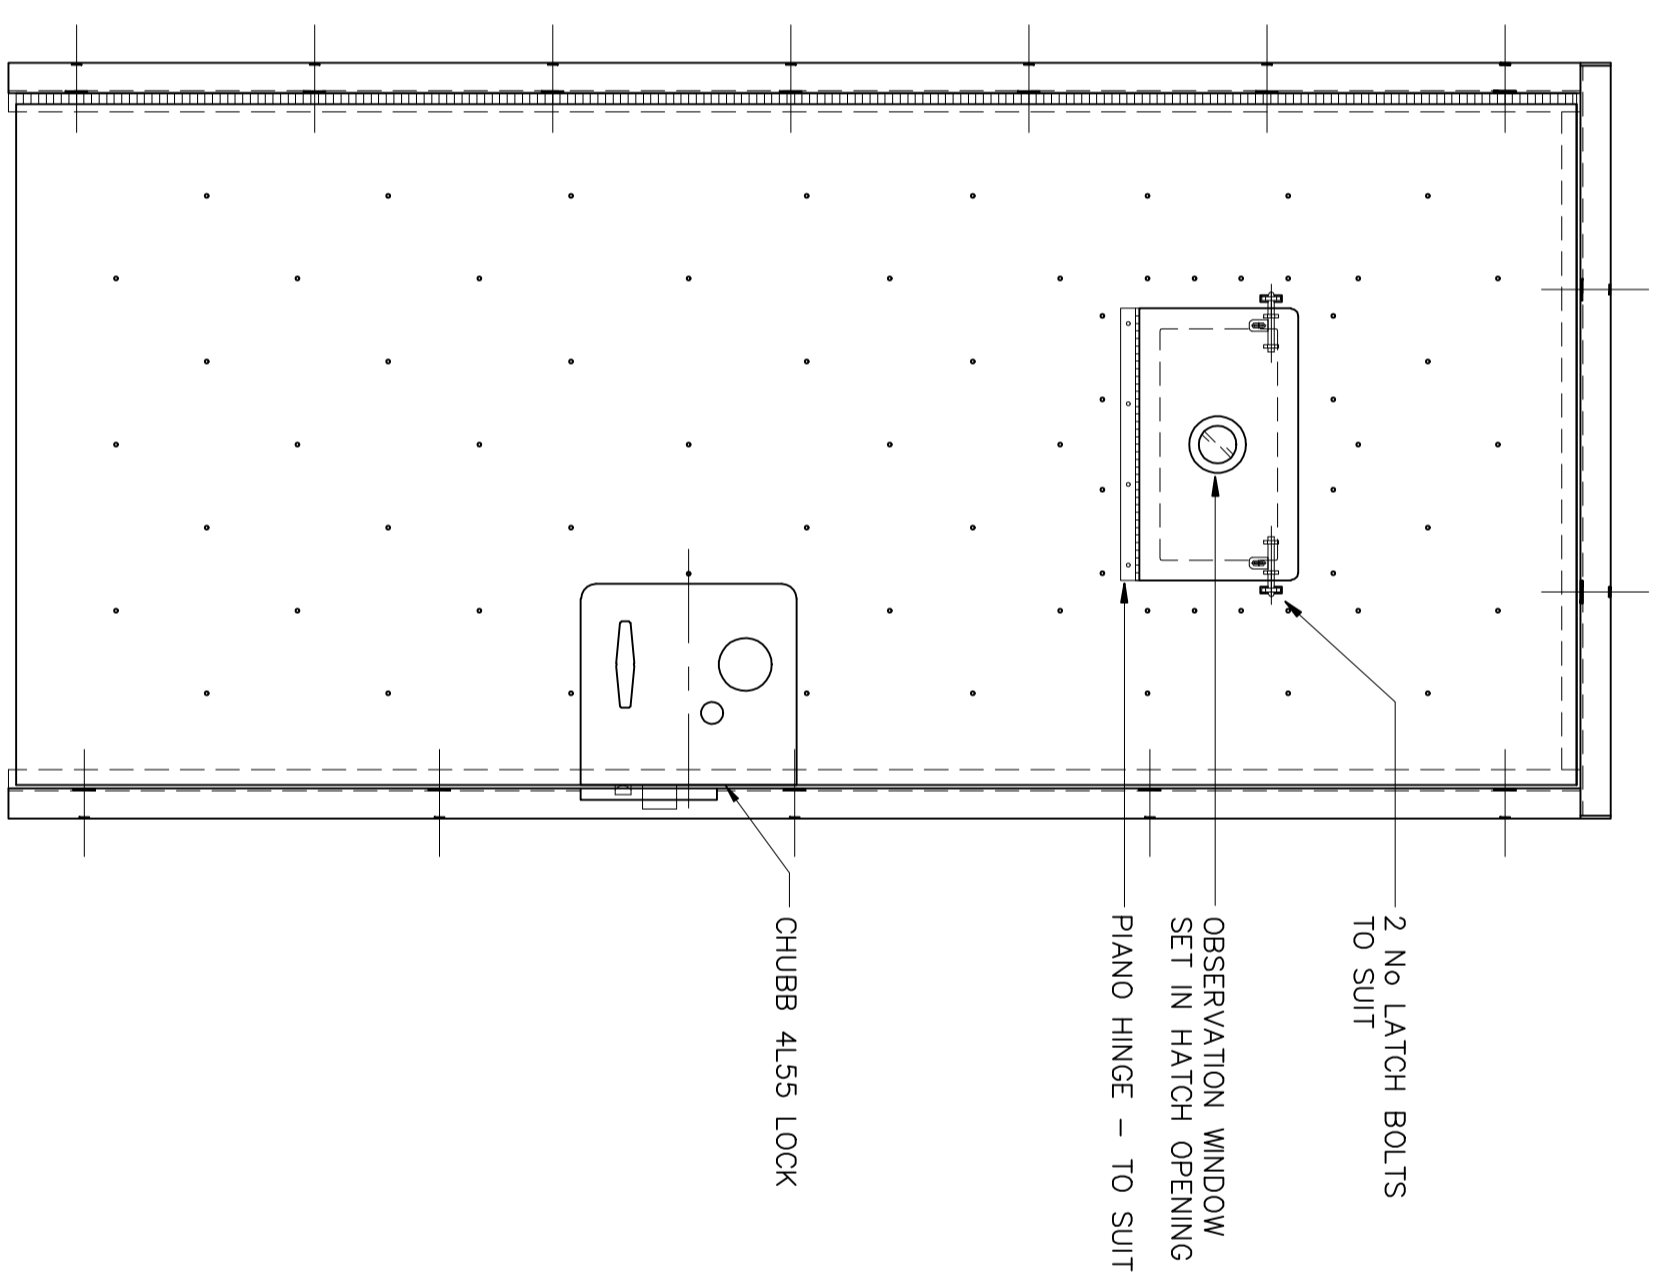

DETENTION CELL DOOR
VIEWED ON OUTSIDE

DETENTION CELL DOOR
WITH SLAM LOCK

Fabways House, Thorncliffe, Driffield, YO26 4NN
web- www.defencedoors.co.uk tel- 24 hr (+44) 07912 677302

A2

Scale

1:10