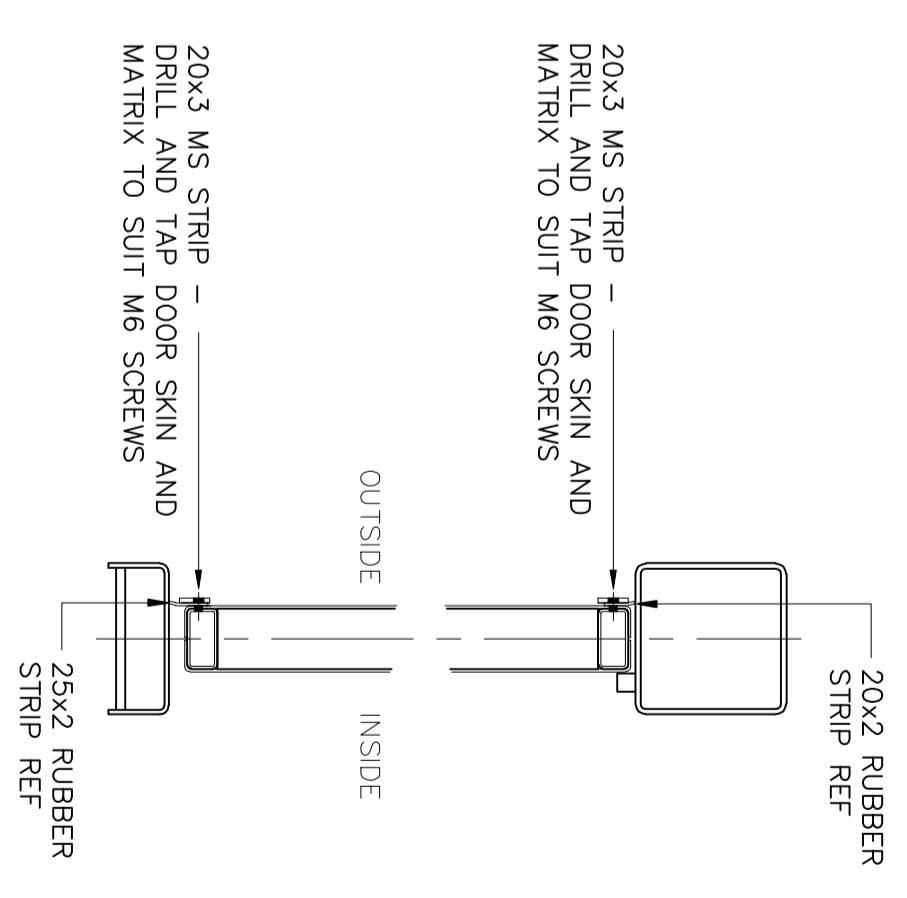

EXTERNAL C&R DOOR
 VIEWED ON INSIDE

**EXTERNAL C&R DOOR
 ARRANGEMENT**

Fatways House, Thorncliffe, Driffield, YO26 4NN
 web- www.defencedoors.co.uk tel- 24 hr (+44) 07912 677302

A2

Scale

1:10