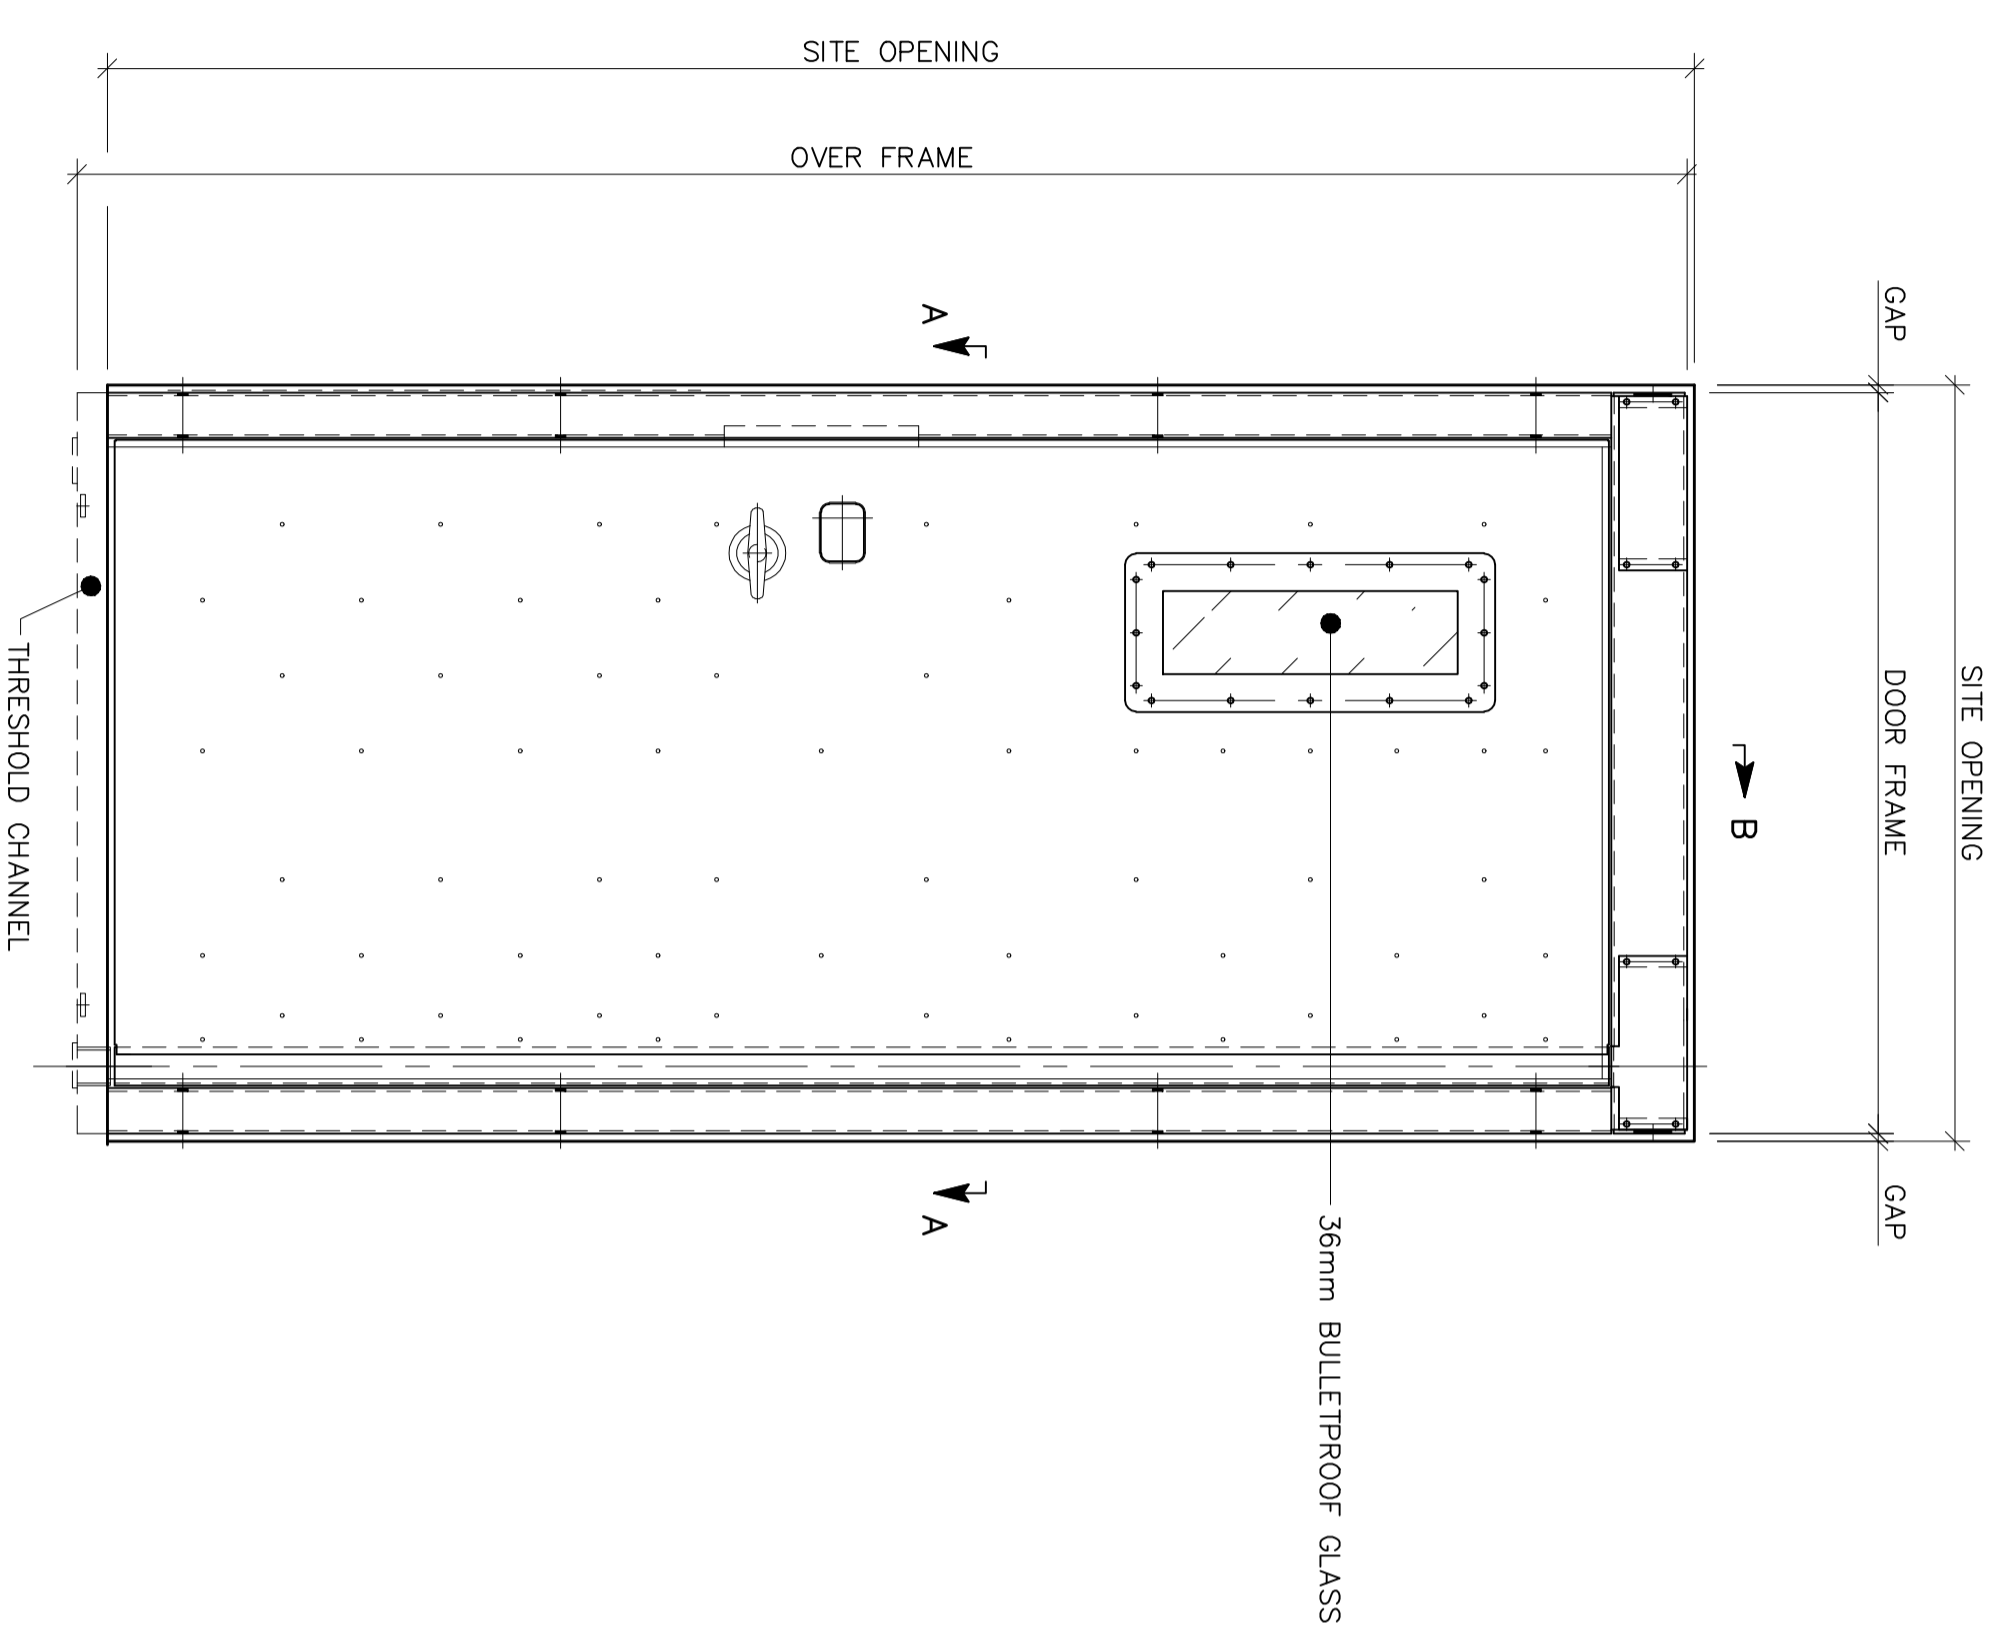

EXTERNAL C&R DOOR
 VIEWED ON INSIDE

**EXTERNAL C&R DOOR
 ARRANGEMENT**

Fatways House, Thorncliffe, Driffield, YO26 4NN
 web- www.defencedoors.co.uk tel- 24 hr (+44) 07912 677302

A2

Scale

1:10