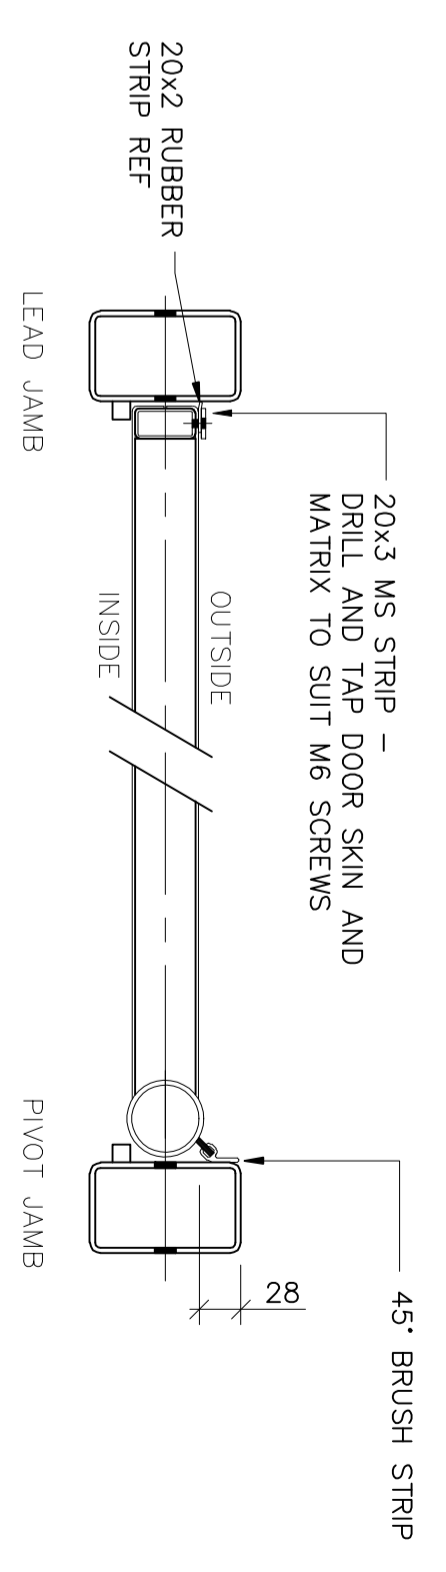

EXTERNAL C&R DOOR
 VIEWED ON INSIDE

**EXTERNAL C&R DOOR
 ARRANGEMENT**

Fatways House, Thorncliffe, Driffield, YO26 4NN
 web- www.defencedoors.co.uk tel- 24 hr (+44) 07912 677302

A2

Scale

1:10