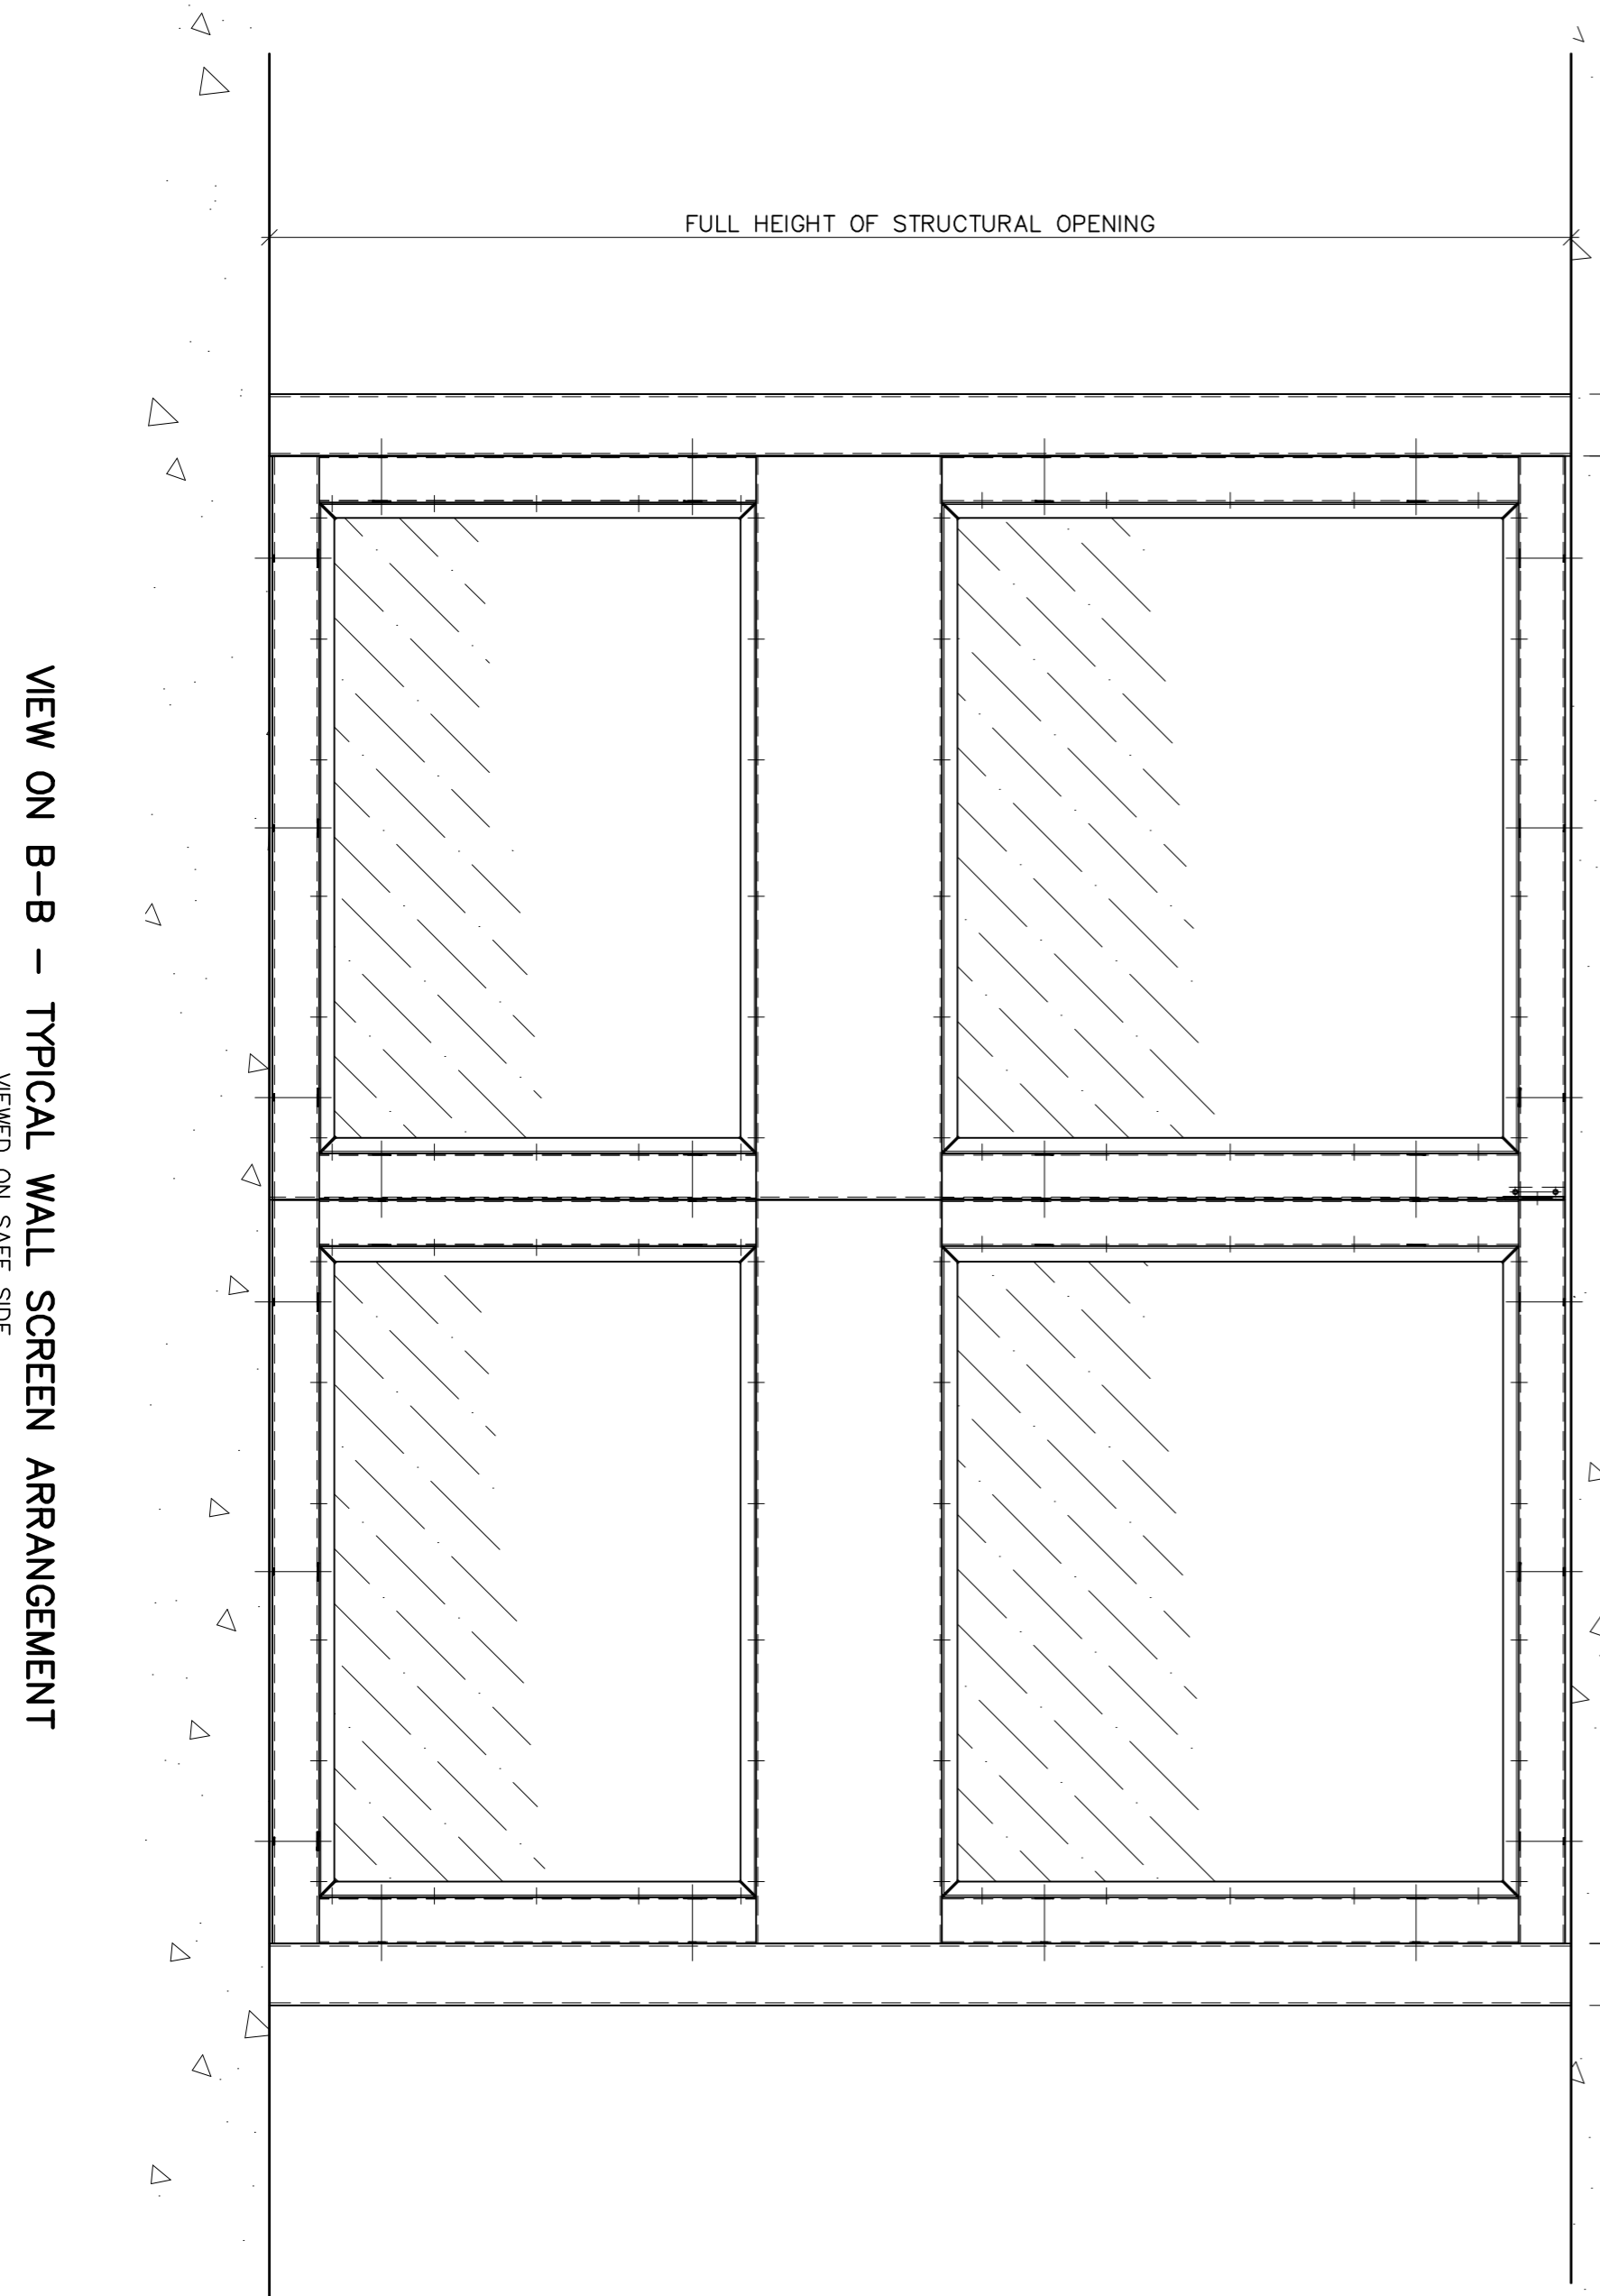

STAND ALONE 'CELL'
 SCALE 1:33333

1200 WIDE SCREEN PANELS

VIEW ON B-B – TYPICAL WALL SCREEN ARRANGEMENT
 VIEWED ON SAFE SIDE

VIEW ON A-A – TYPICAL DOOR AND SCREEN ARRANGEMENT
 VIEWED ON SAFE SIDE

GLAZED
 PARTITION WALLING SYSTEM
 CELL ARRANGEMENT