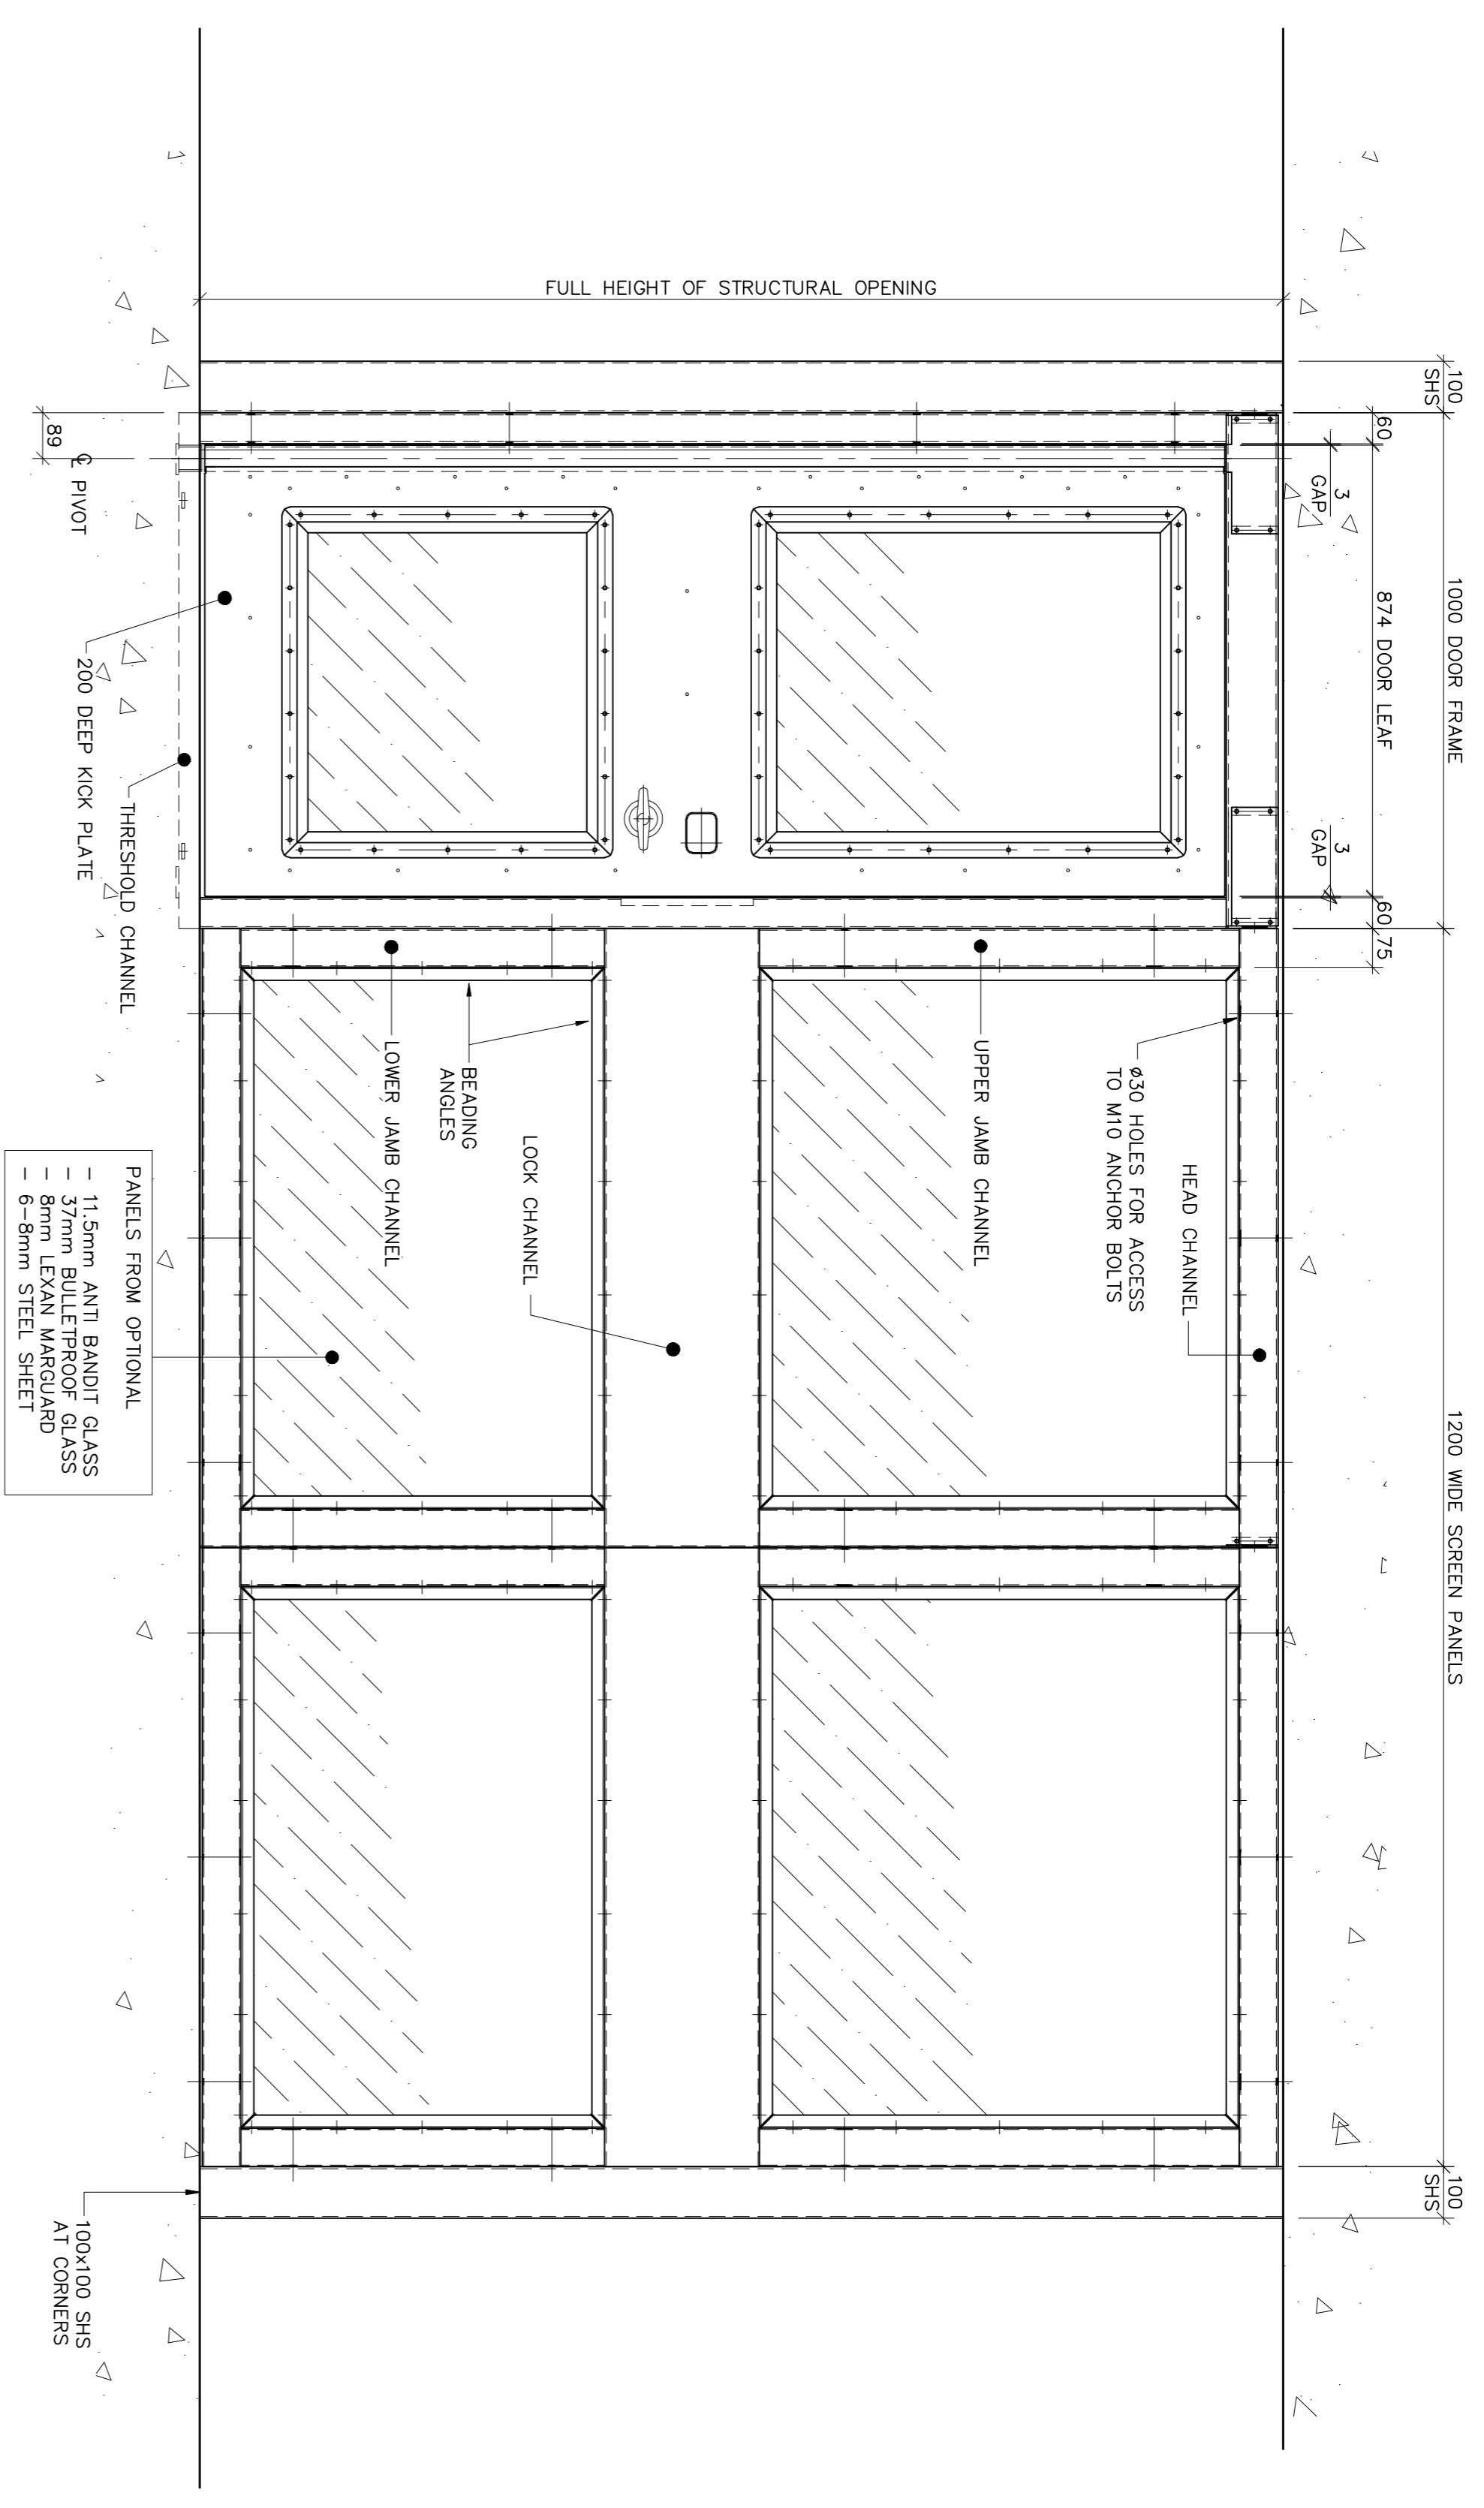

STAND ALONE 'CELL'
 SCALE 1:33333

1200 WIDE SCREEN PANELS

VIEW ON B-B – TYPICAL WALL SCREEN ARRANGEMENT
 VIEWED ON SAFE SIDE

VIEW ON A-A – TYPICAL DOOR AND SCREEN ARRANGEMENT
 VIEWED ON SAFE SIDE

GLAZED
 PARTITION WALLING SYSTEM
 CELL ARRANGEMENT