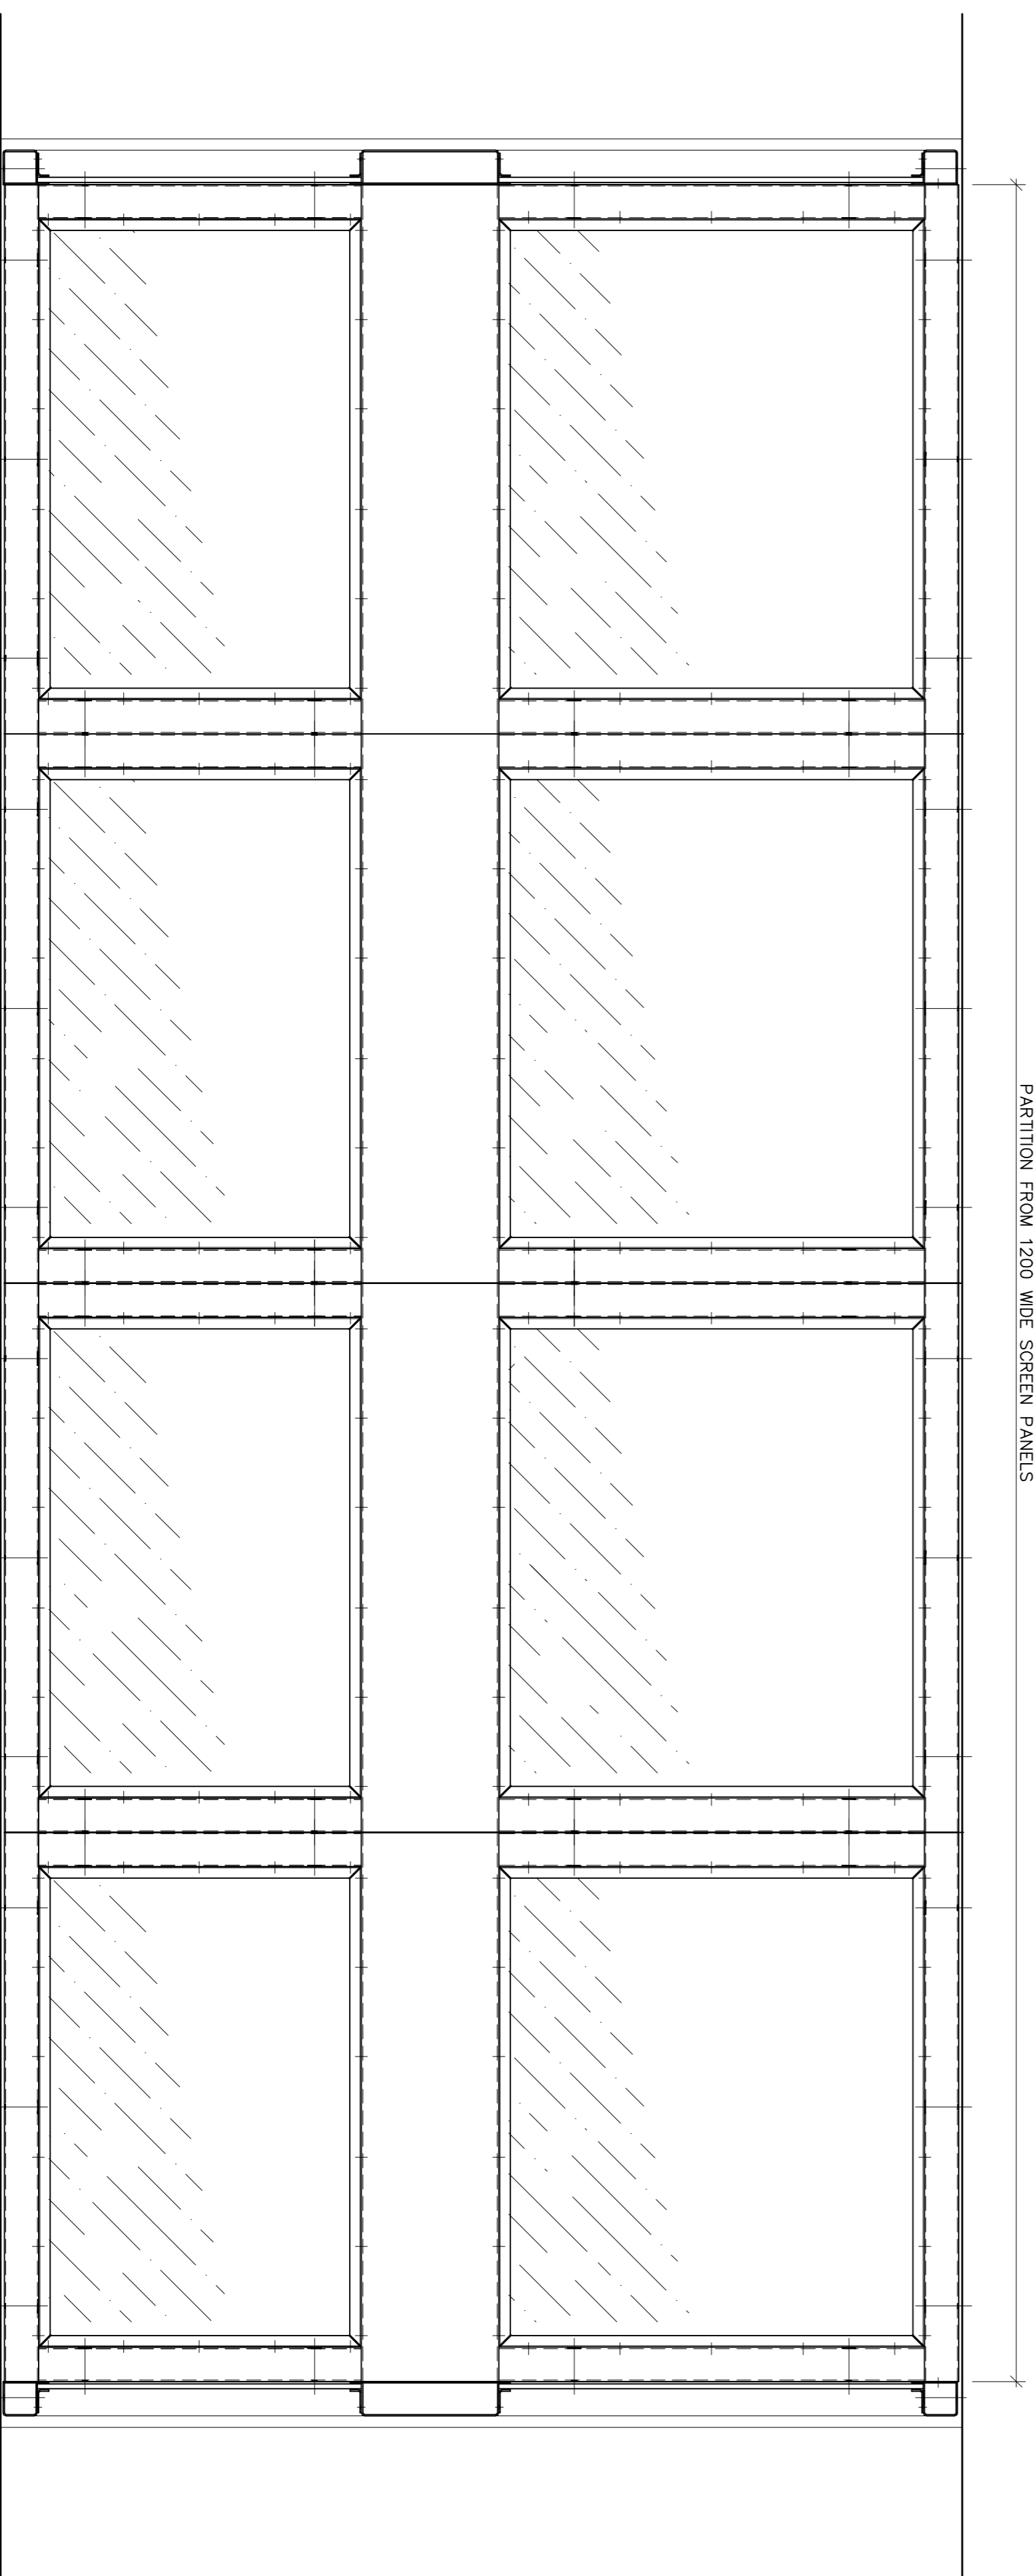

VIEW ON A-A - TYPICAL DOOR AND SCREEN ARRANGEMENT
 VIEWED ON SAFE SIDE

PARTITION FROM 1200 WIDE SCREEN PANELS

VIEW ON B-B - TYPICAL PARTITION SCREEN
 VIEWED ON SAFE SIDE

GLAZED
 PARTITION WALLING SYSTEM
 INTERLOCK ARRANGEMENT