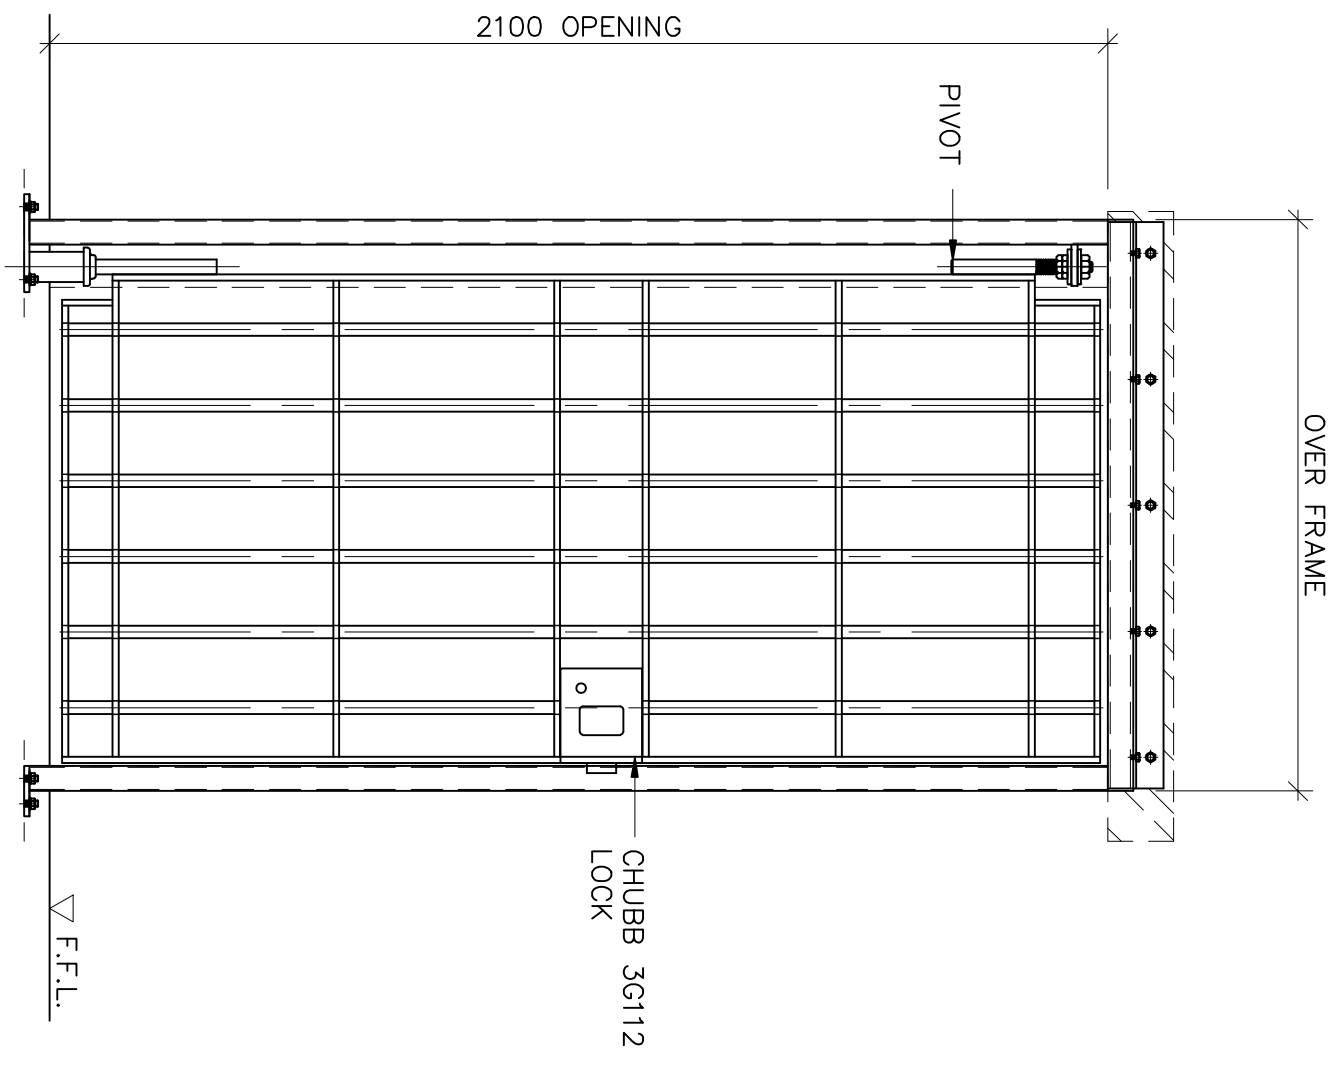

ELEVATION ON CLOSED GRILLE GATE

GRILLE GATE
WITH 3G112 LOCK

Defence Doors
Palmerston House, Thorncliffe, District, YORK 42H
www.defencedoors.co.uk tel: 01474 649 07012 077322

A3

Scale

1:15