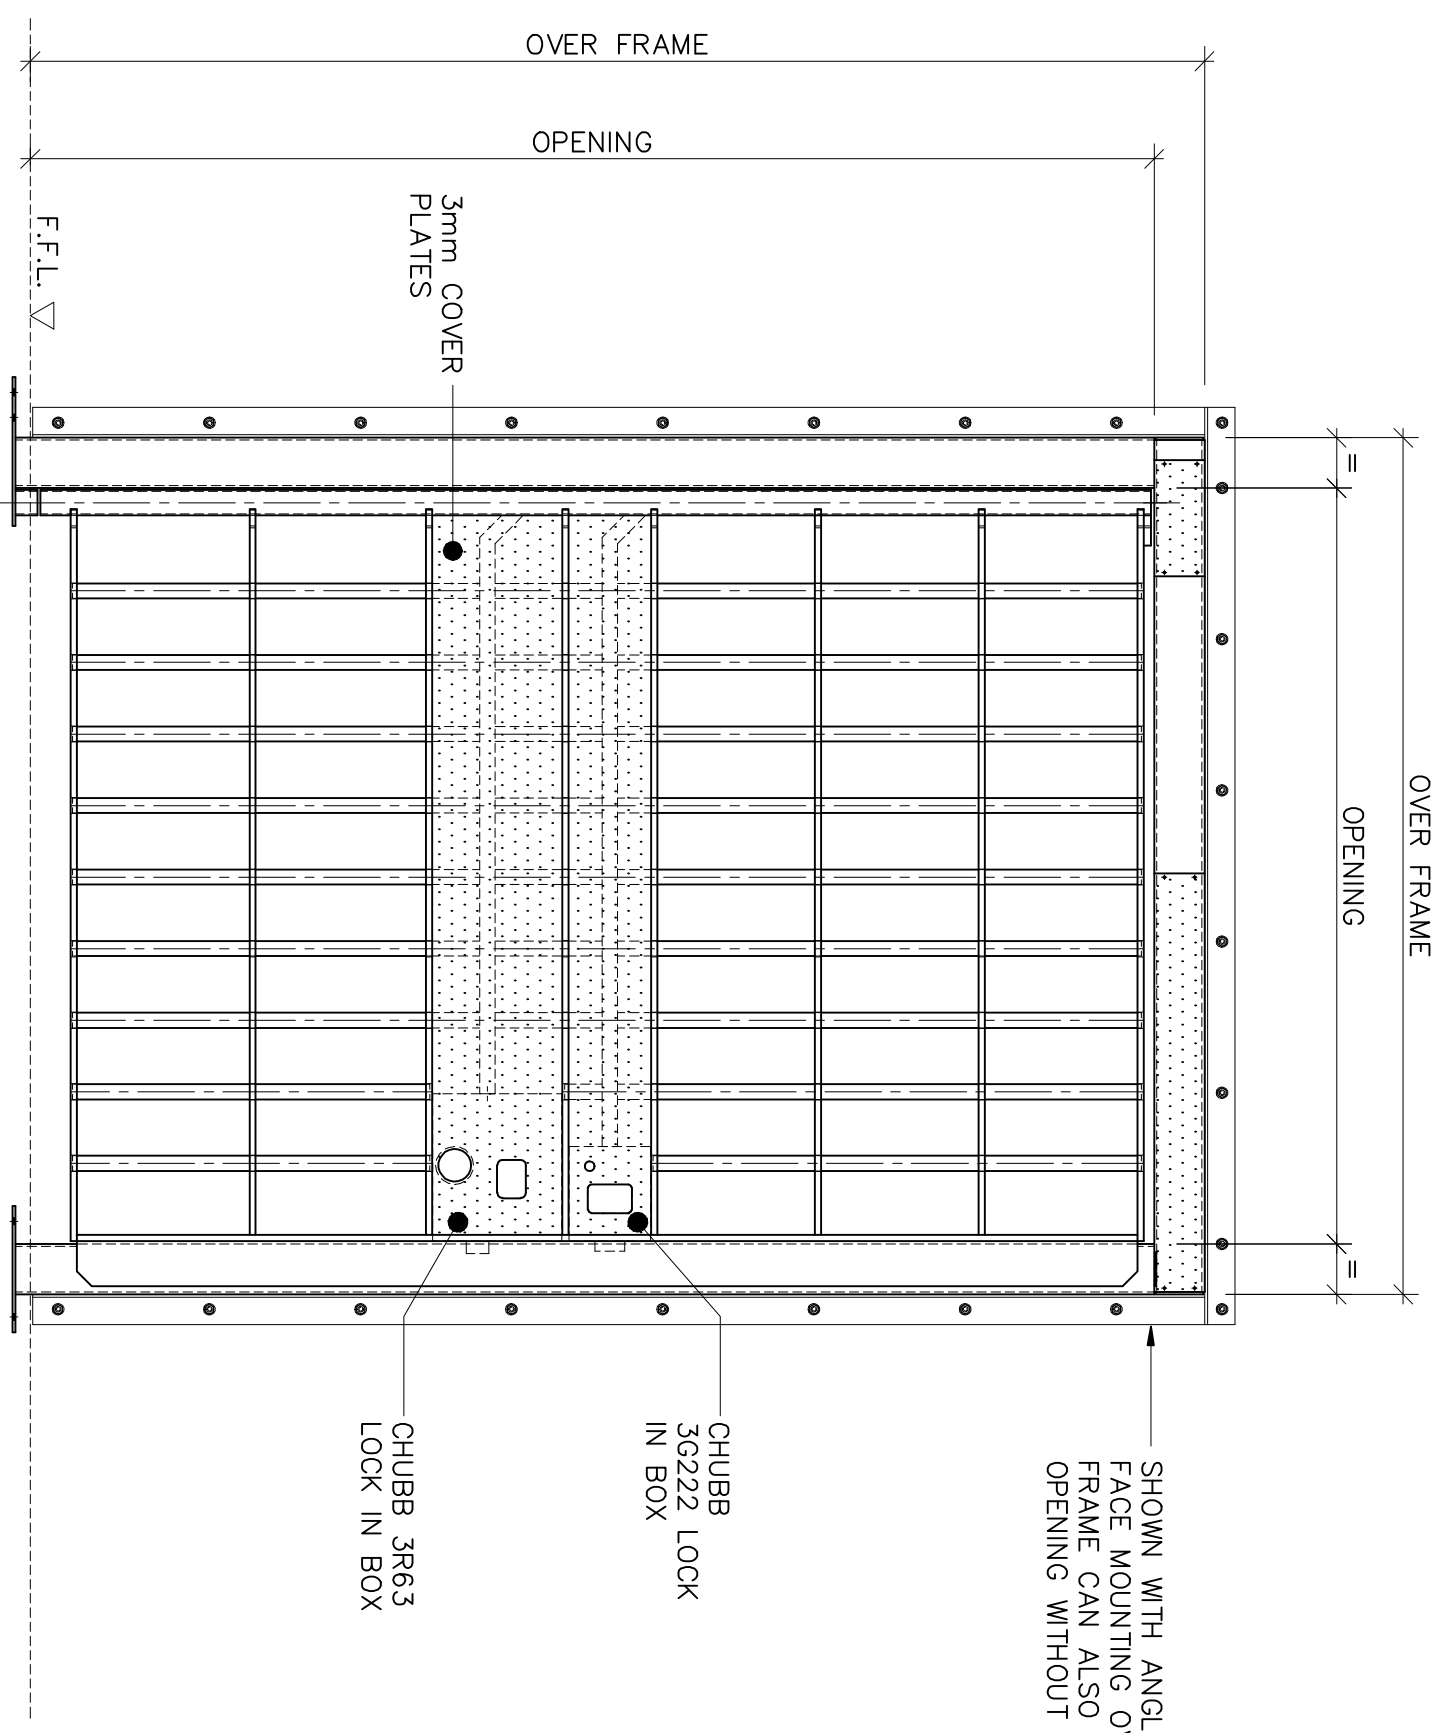

ELEVATION ON GRILLE GATE

GRILLE GATE WITH
ELECTRIC MAG LOCKS

DefenceDoors
Planning Issues, Tendering, Details, YOUR OWN
web: www.defencedoors.co.uk tel: 24 hr (+44) 01235 677662

A3
Scale
1:15