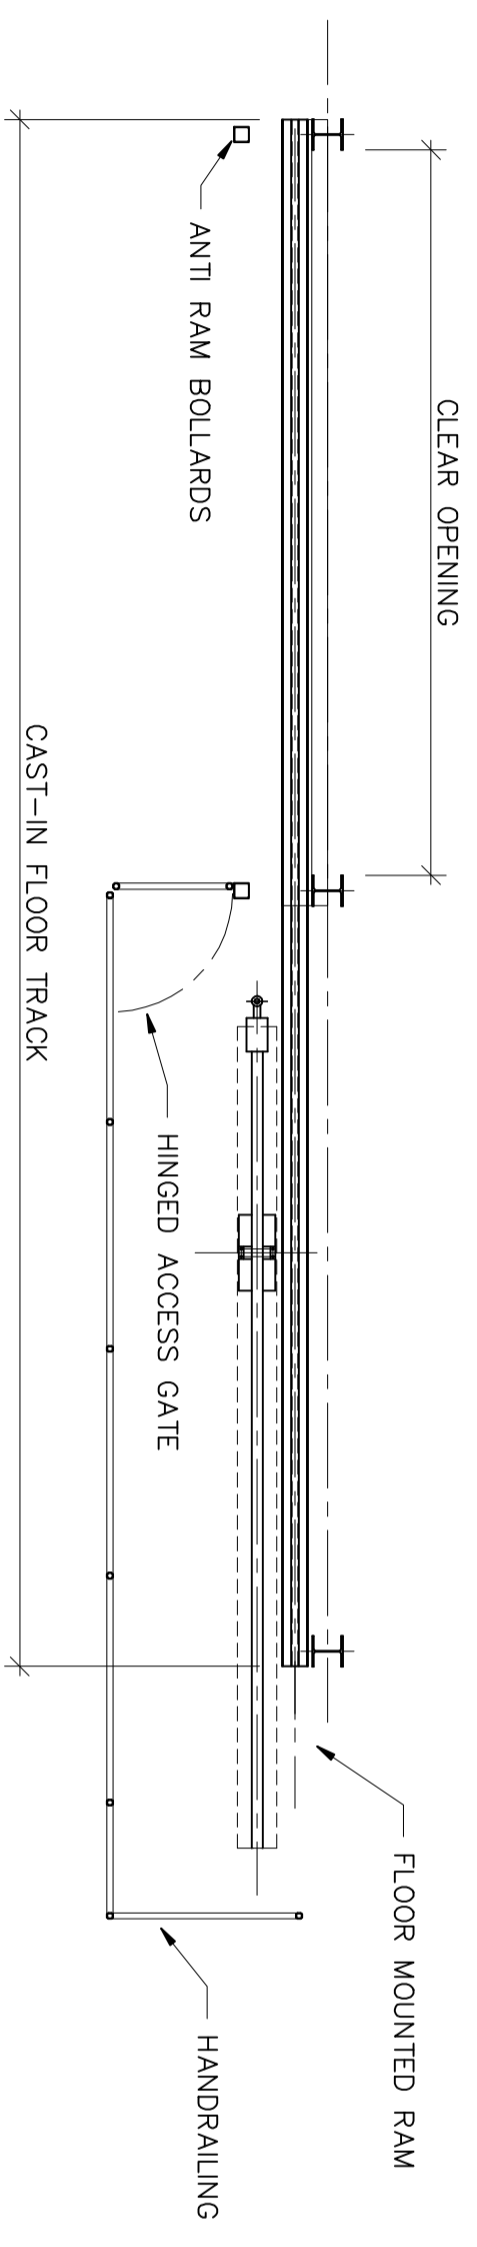

PLAN VIEW

ELEVATION ON INSIDE OF  
 HYDRAULIC SLIDING GATE WITH MANUAL OVERRIDE  
 GATE SHOWN FAINT FOR CLARITY

HYDRAULIC SLIDING GATE  
 WITH  
 MANUAL OVERRIDE

Defence Doors House, Thorncliffe, Driffield, YO26 4NN  
 web- [www.defencedoors.co.uk](http://www.defencedoors.co.uk) tel- 24 hr (+44) 07912 677302