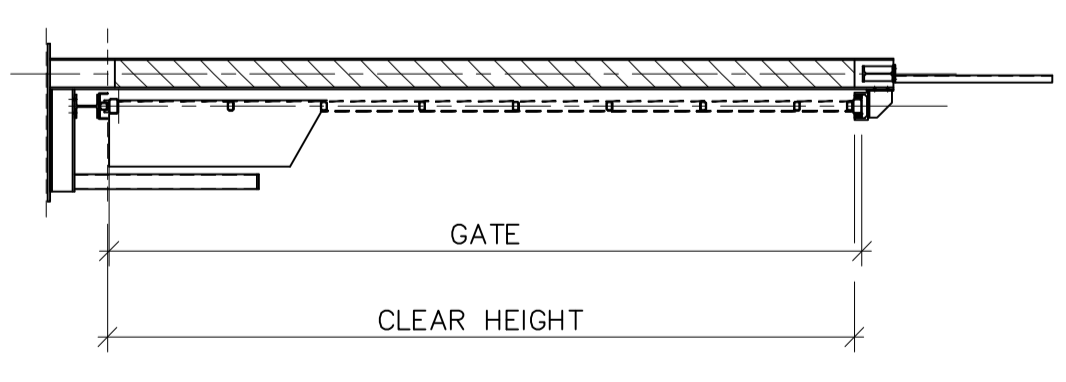

PLAN VIEW

ELEVATION ON INSIDE OF  
 HYDRAULIC SLIDING GATE WITH MANUAL OVERRIDE  
 GATE SHOWN FAINT FOR CLARITY

HYDRAULIC SLIDING GATE  
 WITH  
 MANUAL OVERRIDE

Defence Doors House, Thorncliffe, Driffield, YO26 4NN  
 web- [www.defencedoors.co.uk](http://www.defencedoors.co.uk) tel- 24 hr (+44) 07912 677302

A2

Scale

1:50