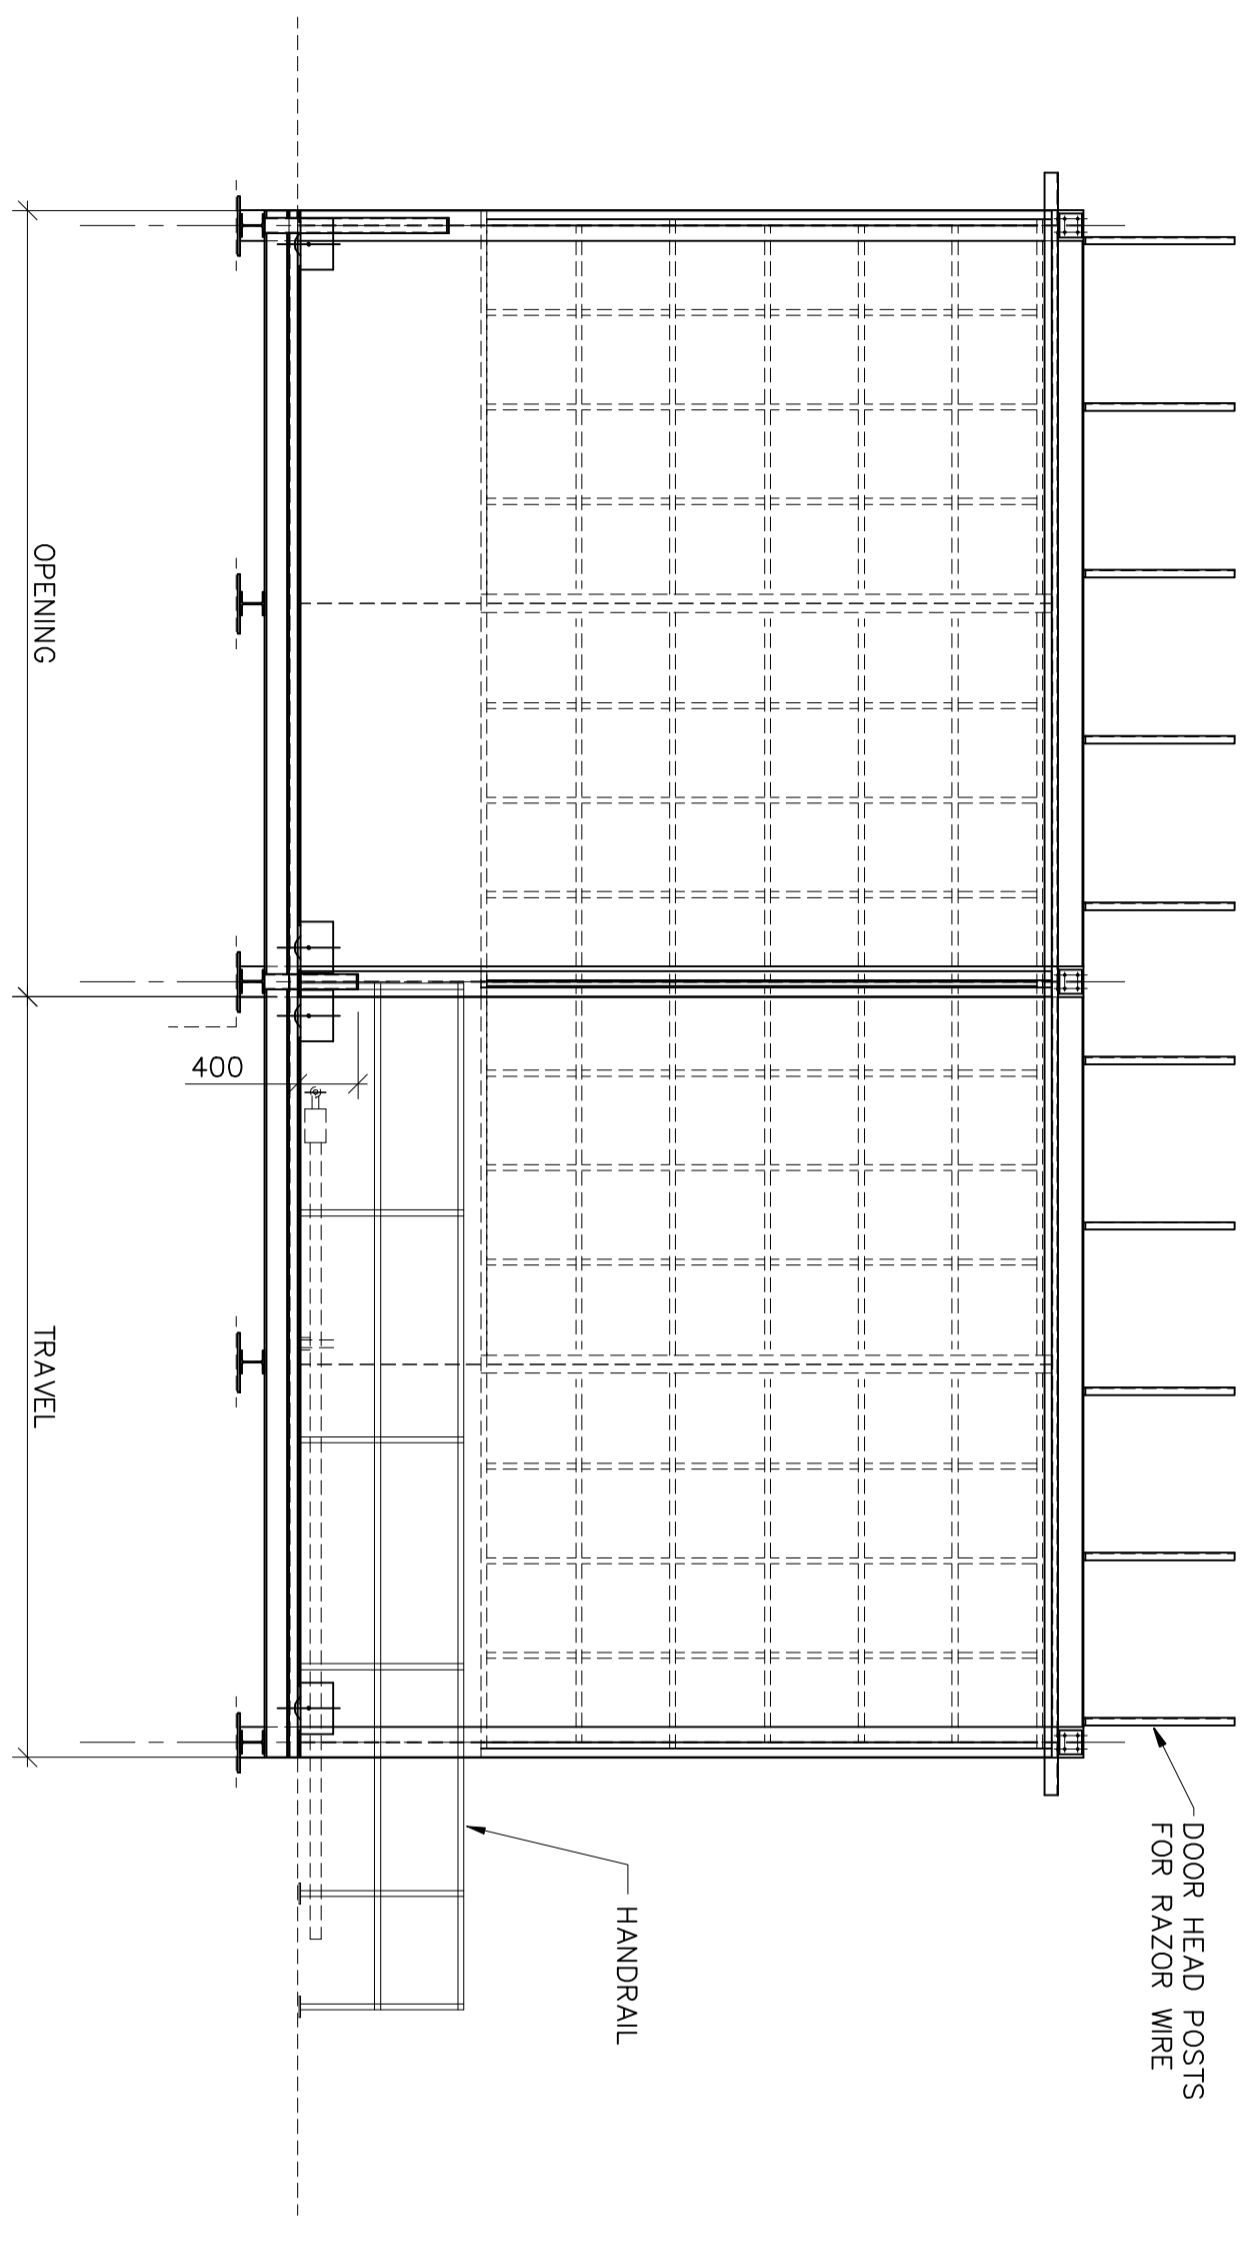

PLAN VIEW

ELEVATION ON INSIDE OF  
 HYDRAULIC SLIDING GATE WITH MANUAL OVERRIDE  
 GATE SHOWN FAINT FOR CLARITY

HYDRAULIC SLIDING GATE  
 WITH  
 MANUAL OVERRIDE

Defence Doors House, Thorncliffe, Driffield, YO26 4NN  
 web- [www.defencedoors.co.uk](http://www.defencedoors.co.uk) tel- 24 hr (+44) 07912 677302

A2

Scale

1:50