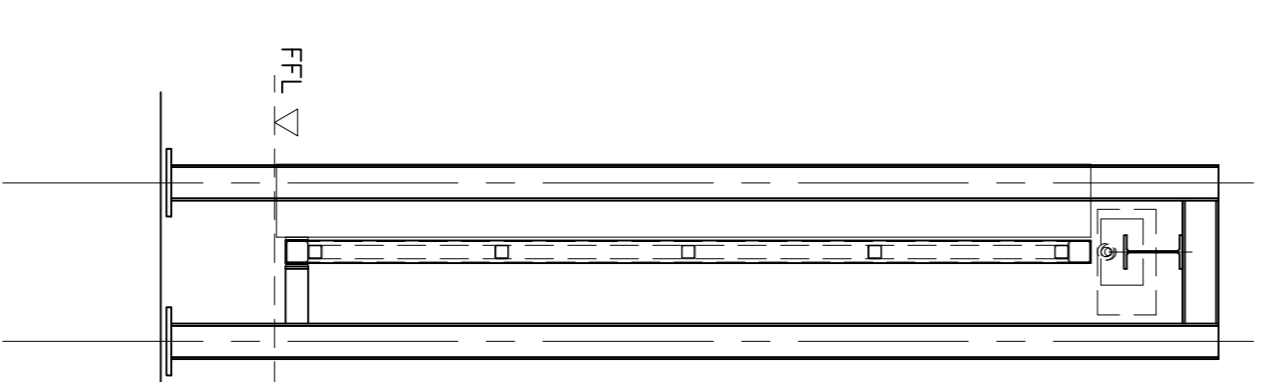

PLAN VIEW

ELEVATION ON INSIDE OF GATE

MOTORISED SLIDING GATE
 GENERAL ARRANGEMENT

Fairways House, Thornholme, Driffield, YO25 4NN
 web- www.defencedoors.co.uk tel- 24 hr (+44) 01912 877302

A1

Scale

1 : 10