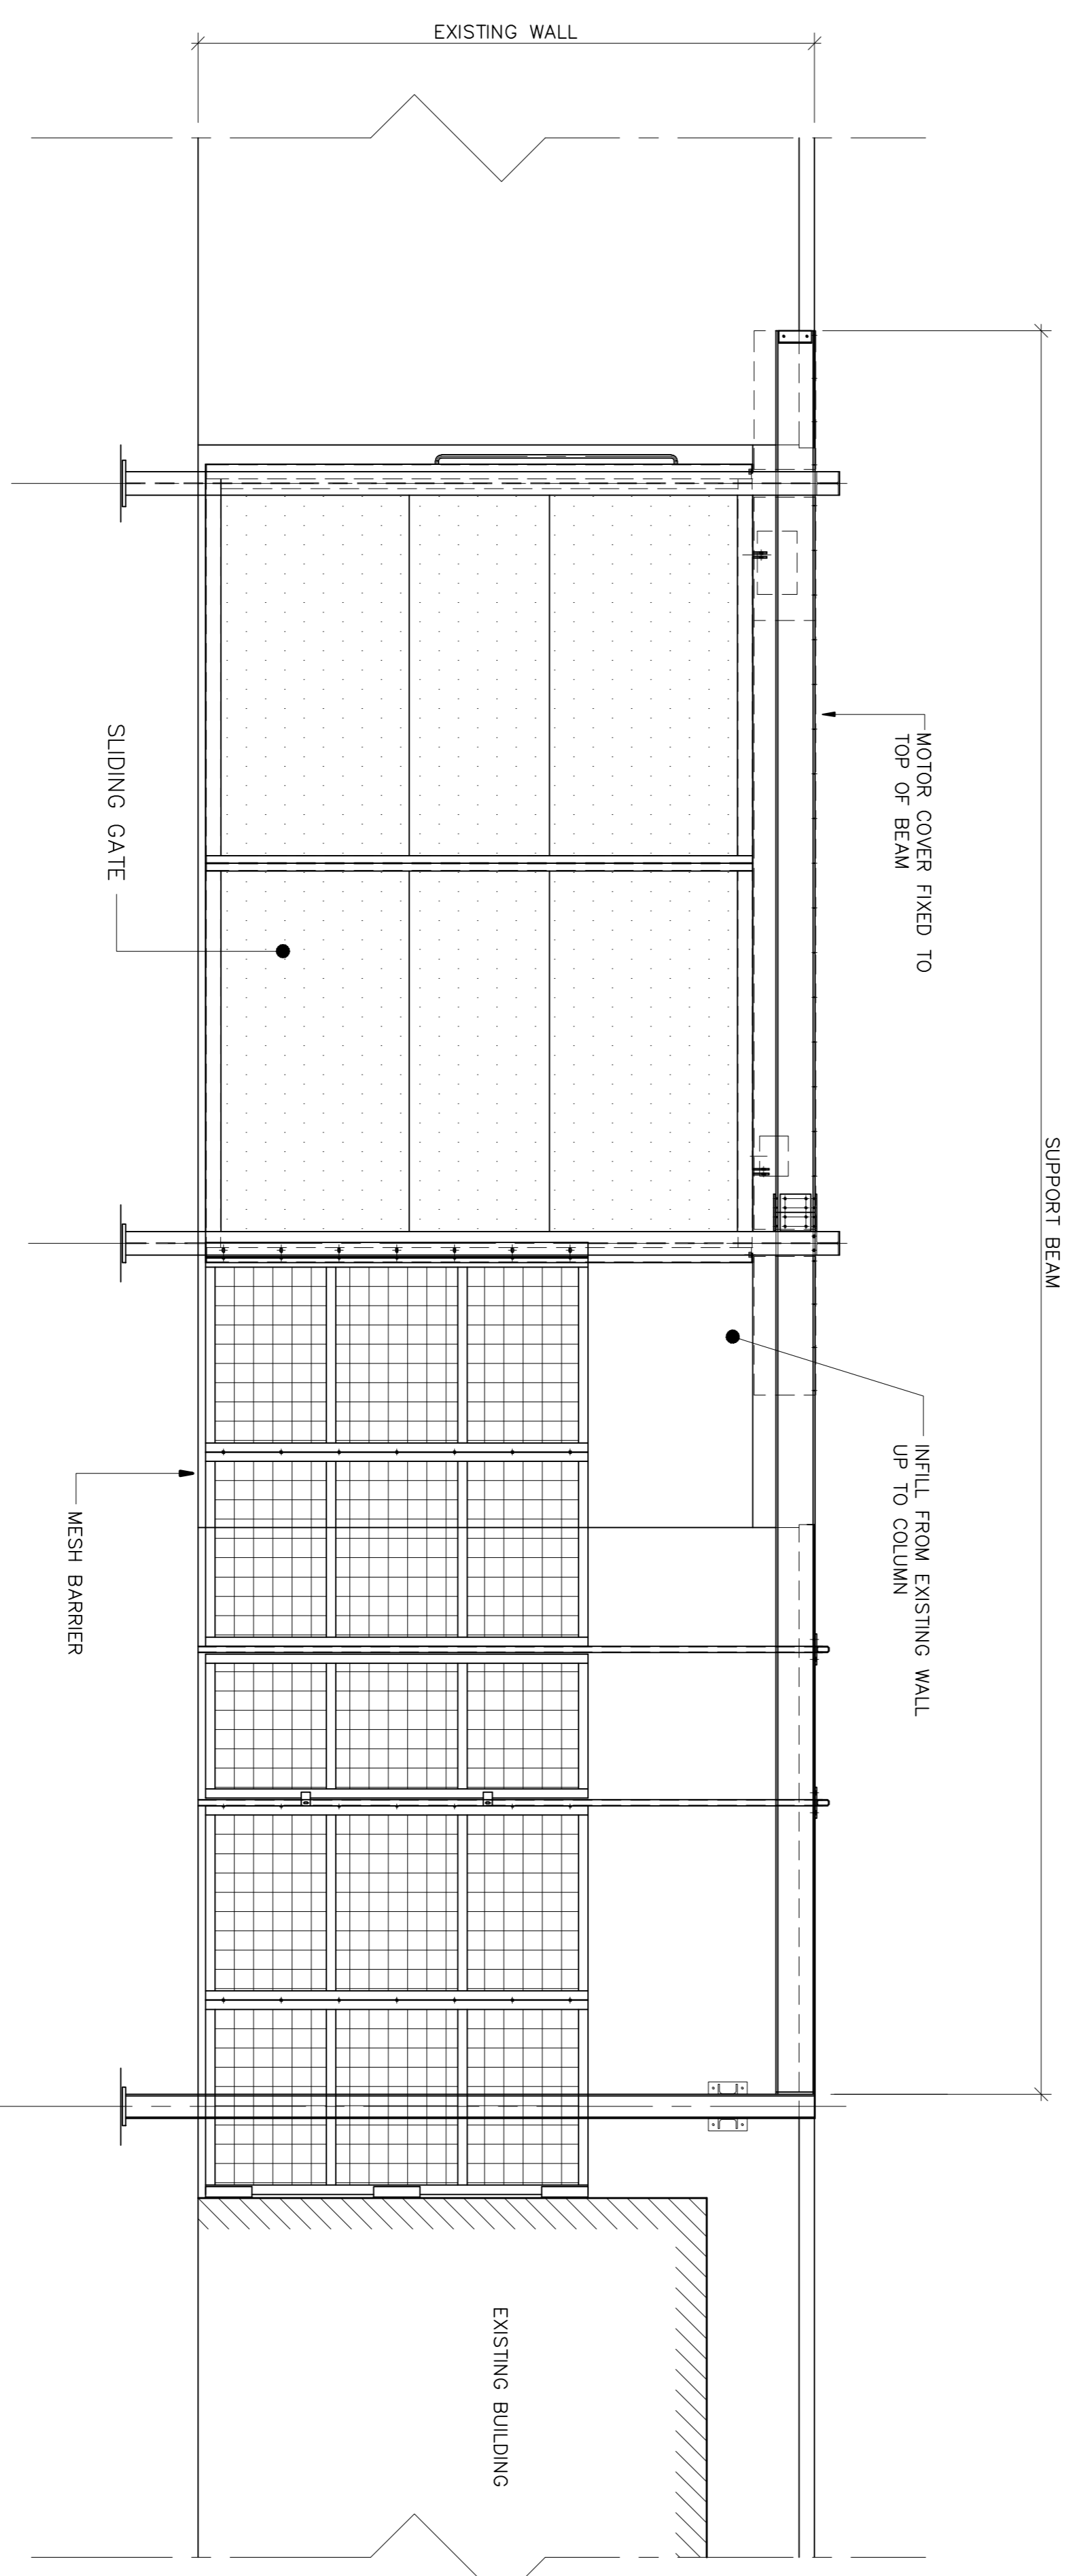

PLAN VIEW

ELEVATION ON INSIDE OF GATE

MOTORISED SLIDING GATE
 GENERAL ARRANGEMENT

Fairways House, Thornholme, Driffield, YO25 4NN
 web- www.defencedoors.co.uk tel- 24 hr (+44) 01912 877302

A1

Scale

1 : 10