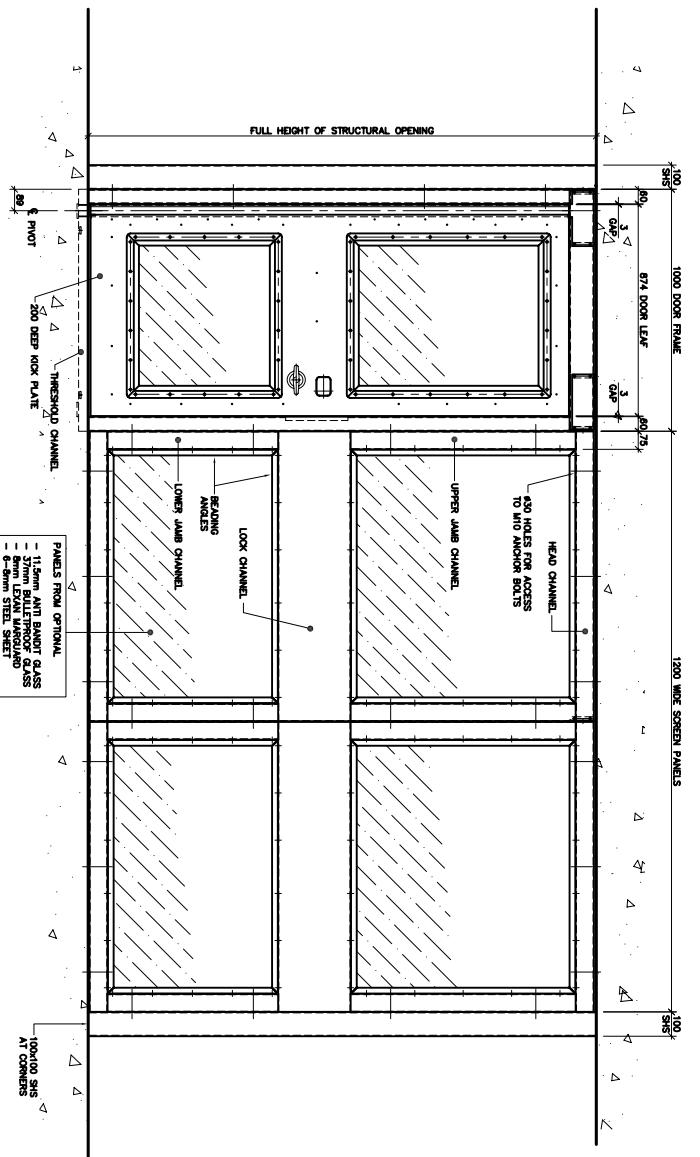

OPTION 3 - STAND ALONE CELL
SCALE 1:15.000

VIEW ON A-A - TYPICAL DOOR AND SCREEN ARRANGEMENT
VIEWED ON SAFE SIDE

VIEW ON B-B - TYPICAL WALL SCREEN ARRANGEMENT
VIEWED ON SAFE SIDE

PARTITION WALLING SYSTEM
OPTION C
TYPICAL ARRANGEMENTS