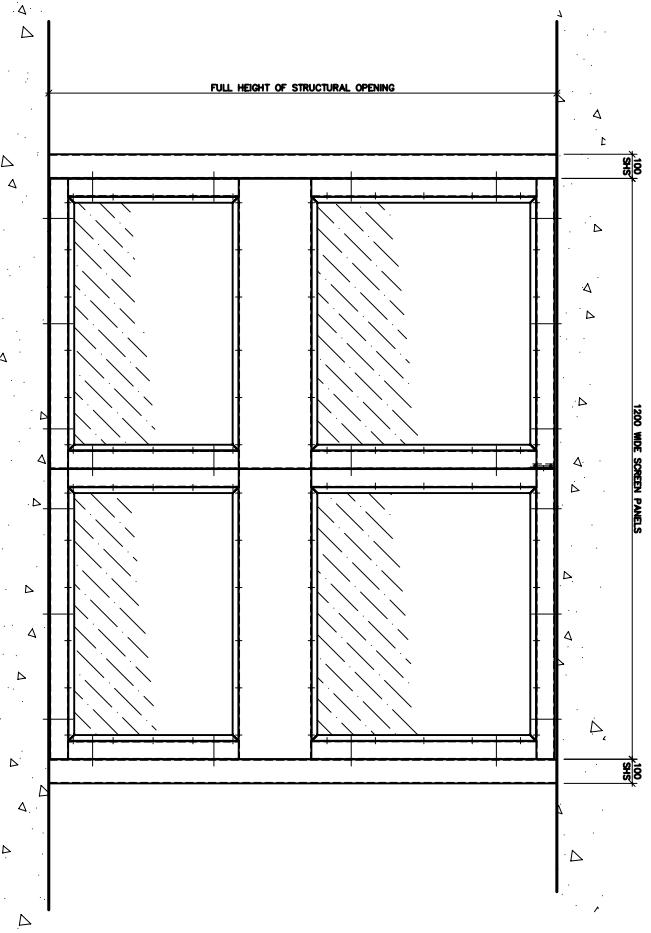

OPTION 3 - STAND ALONE CELL
SCALE 1:15.000

VIEW ON A-A - TYPICAL DOOR AND SCREEN ARRANGEMENT
VIEWED ON SAFE SIDE

VIEW ON B-B - TYPICAL WALL SCREEN ARRANGEMENT
VIEWED ON SAFE SIDE

PARTITION WALLING SYSTEM
OPTION C
TYPICAL ARRANGEMENTS